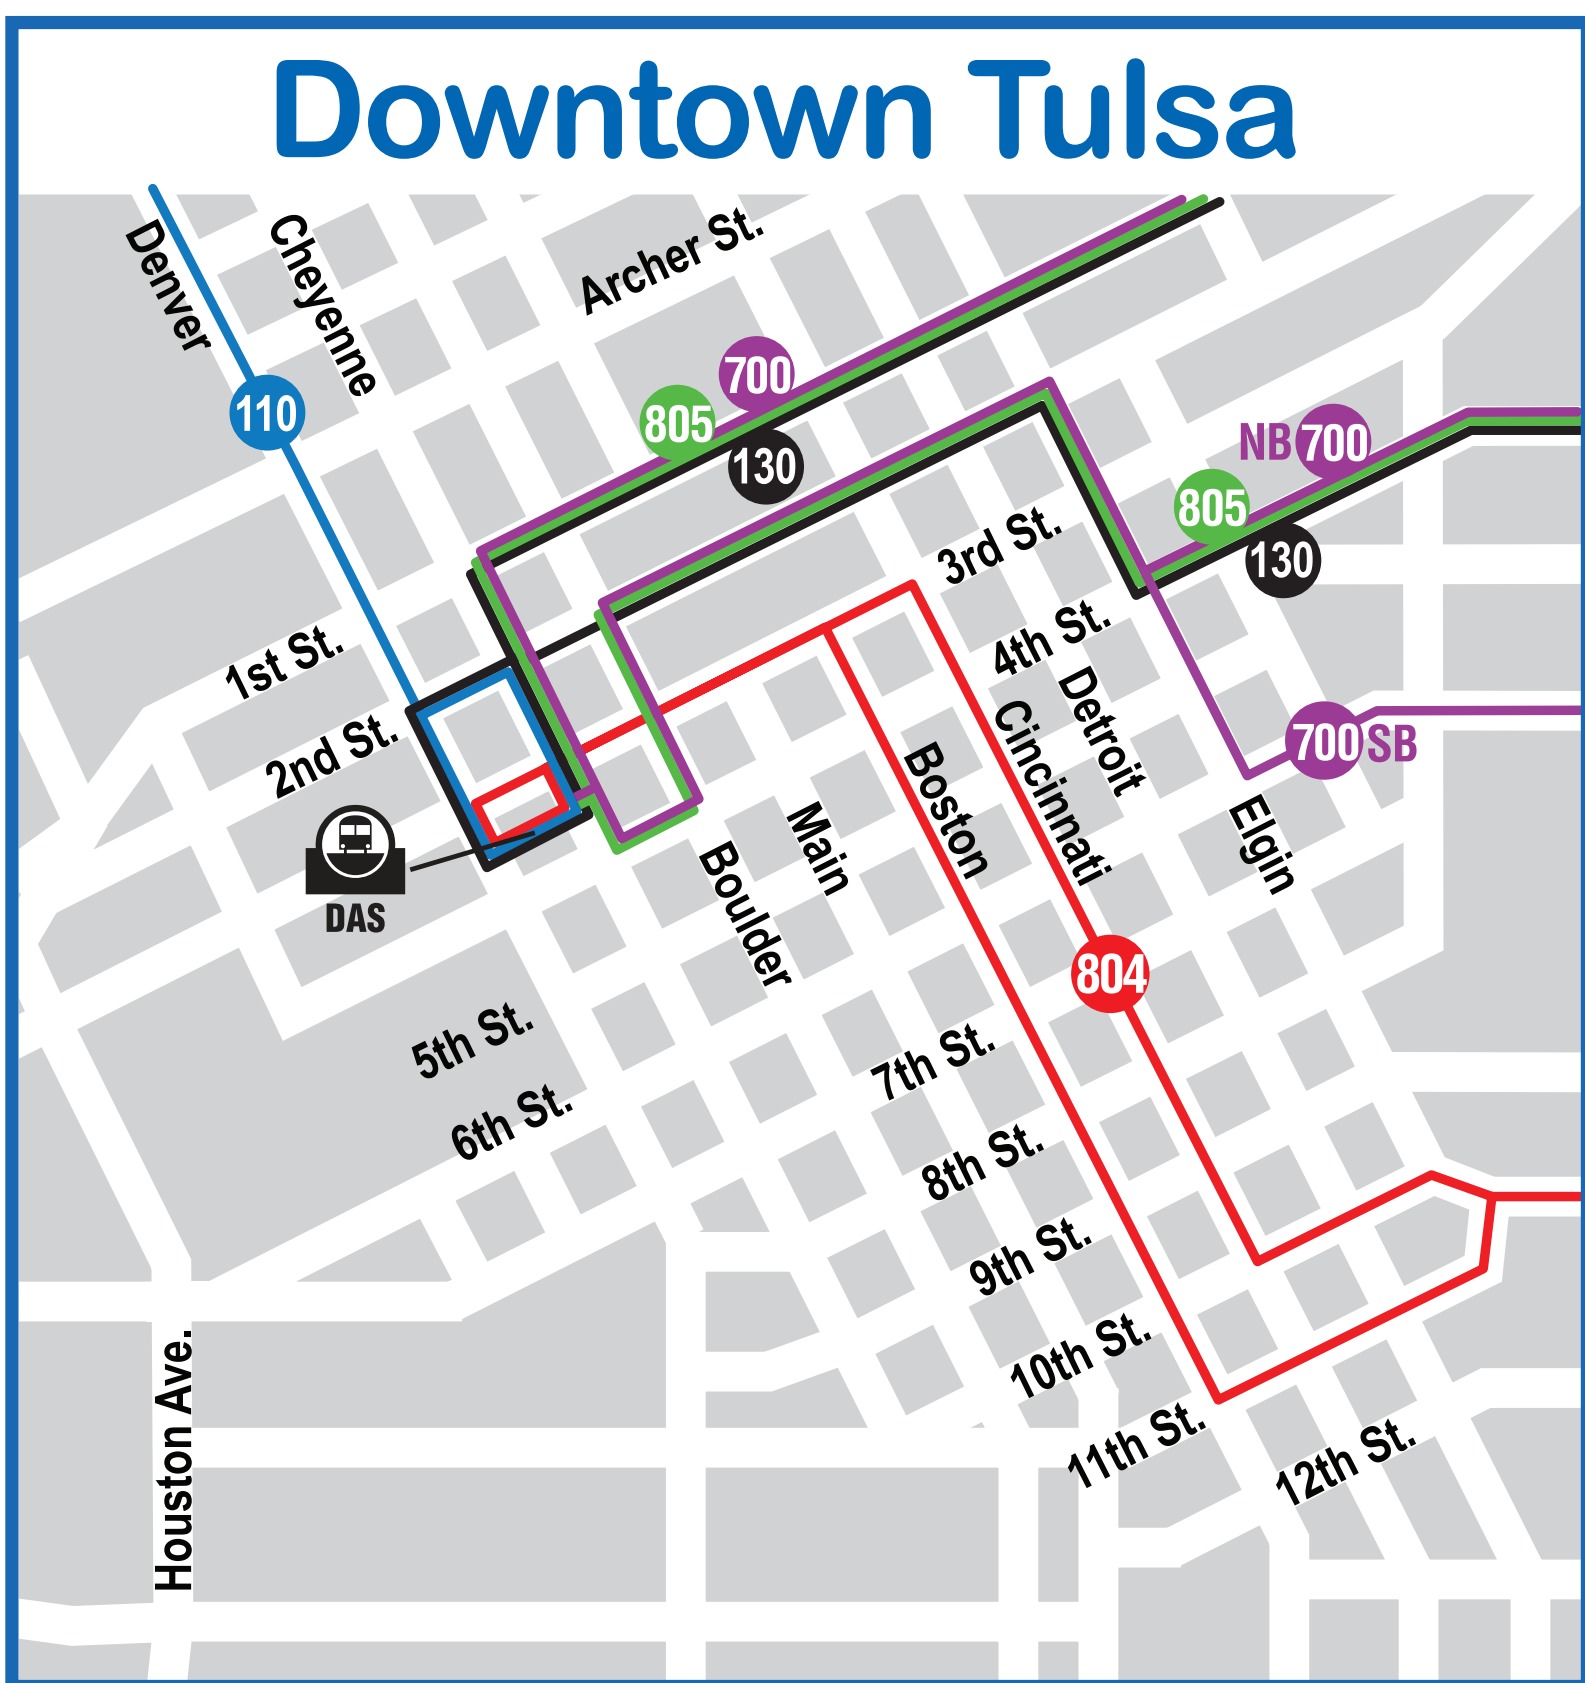

Tulsa Transit Nightline & Sunday Service

Route Listing for Nightline & Sunday Service December 2021

110 - MLK/Hartford	490 - West Tulsa/71st
130 - Admiral	700 - AERO Peoria
401 - North/Northeast	804 - 11th/21st
440 - Harvard	805 - Peoria

TULSA TRANSIT

www.tulsatransit.org

Route & Schedule Information 582-2100

Denver Ave. Station

Aero Station/ Sub-Hub

Sub-Hub

All Routes are Wheelchair Accessible

Note: See individual route maps for detailed routing information.