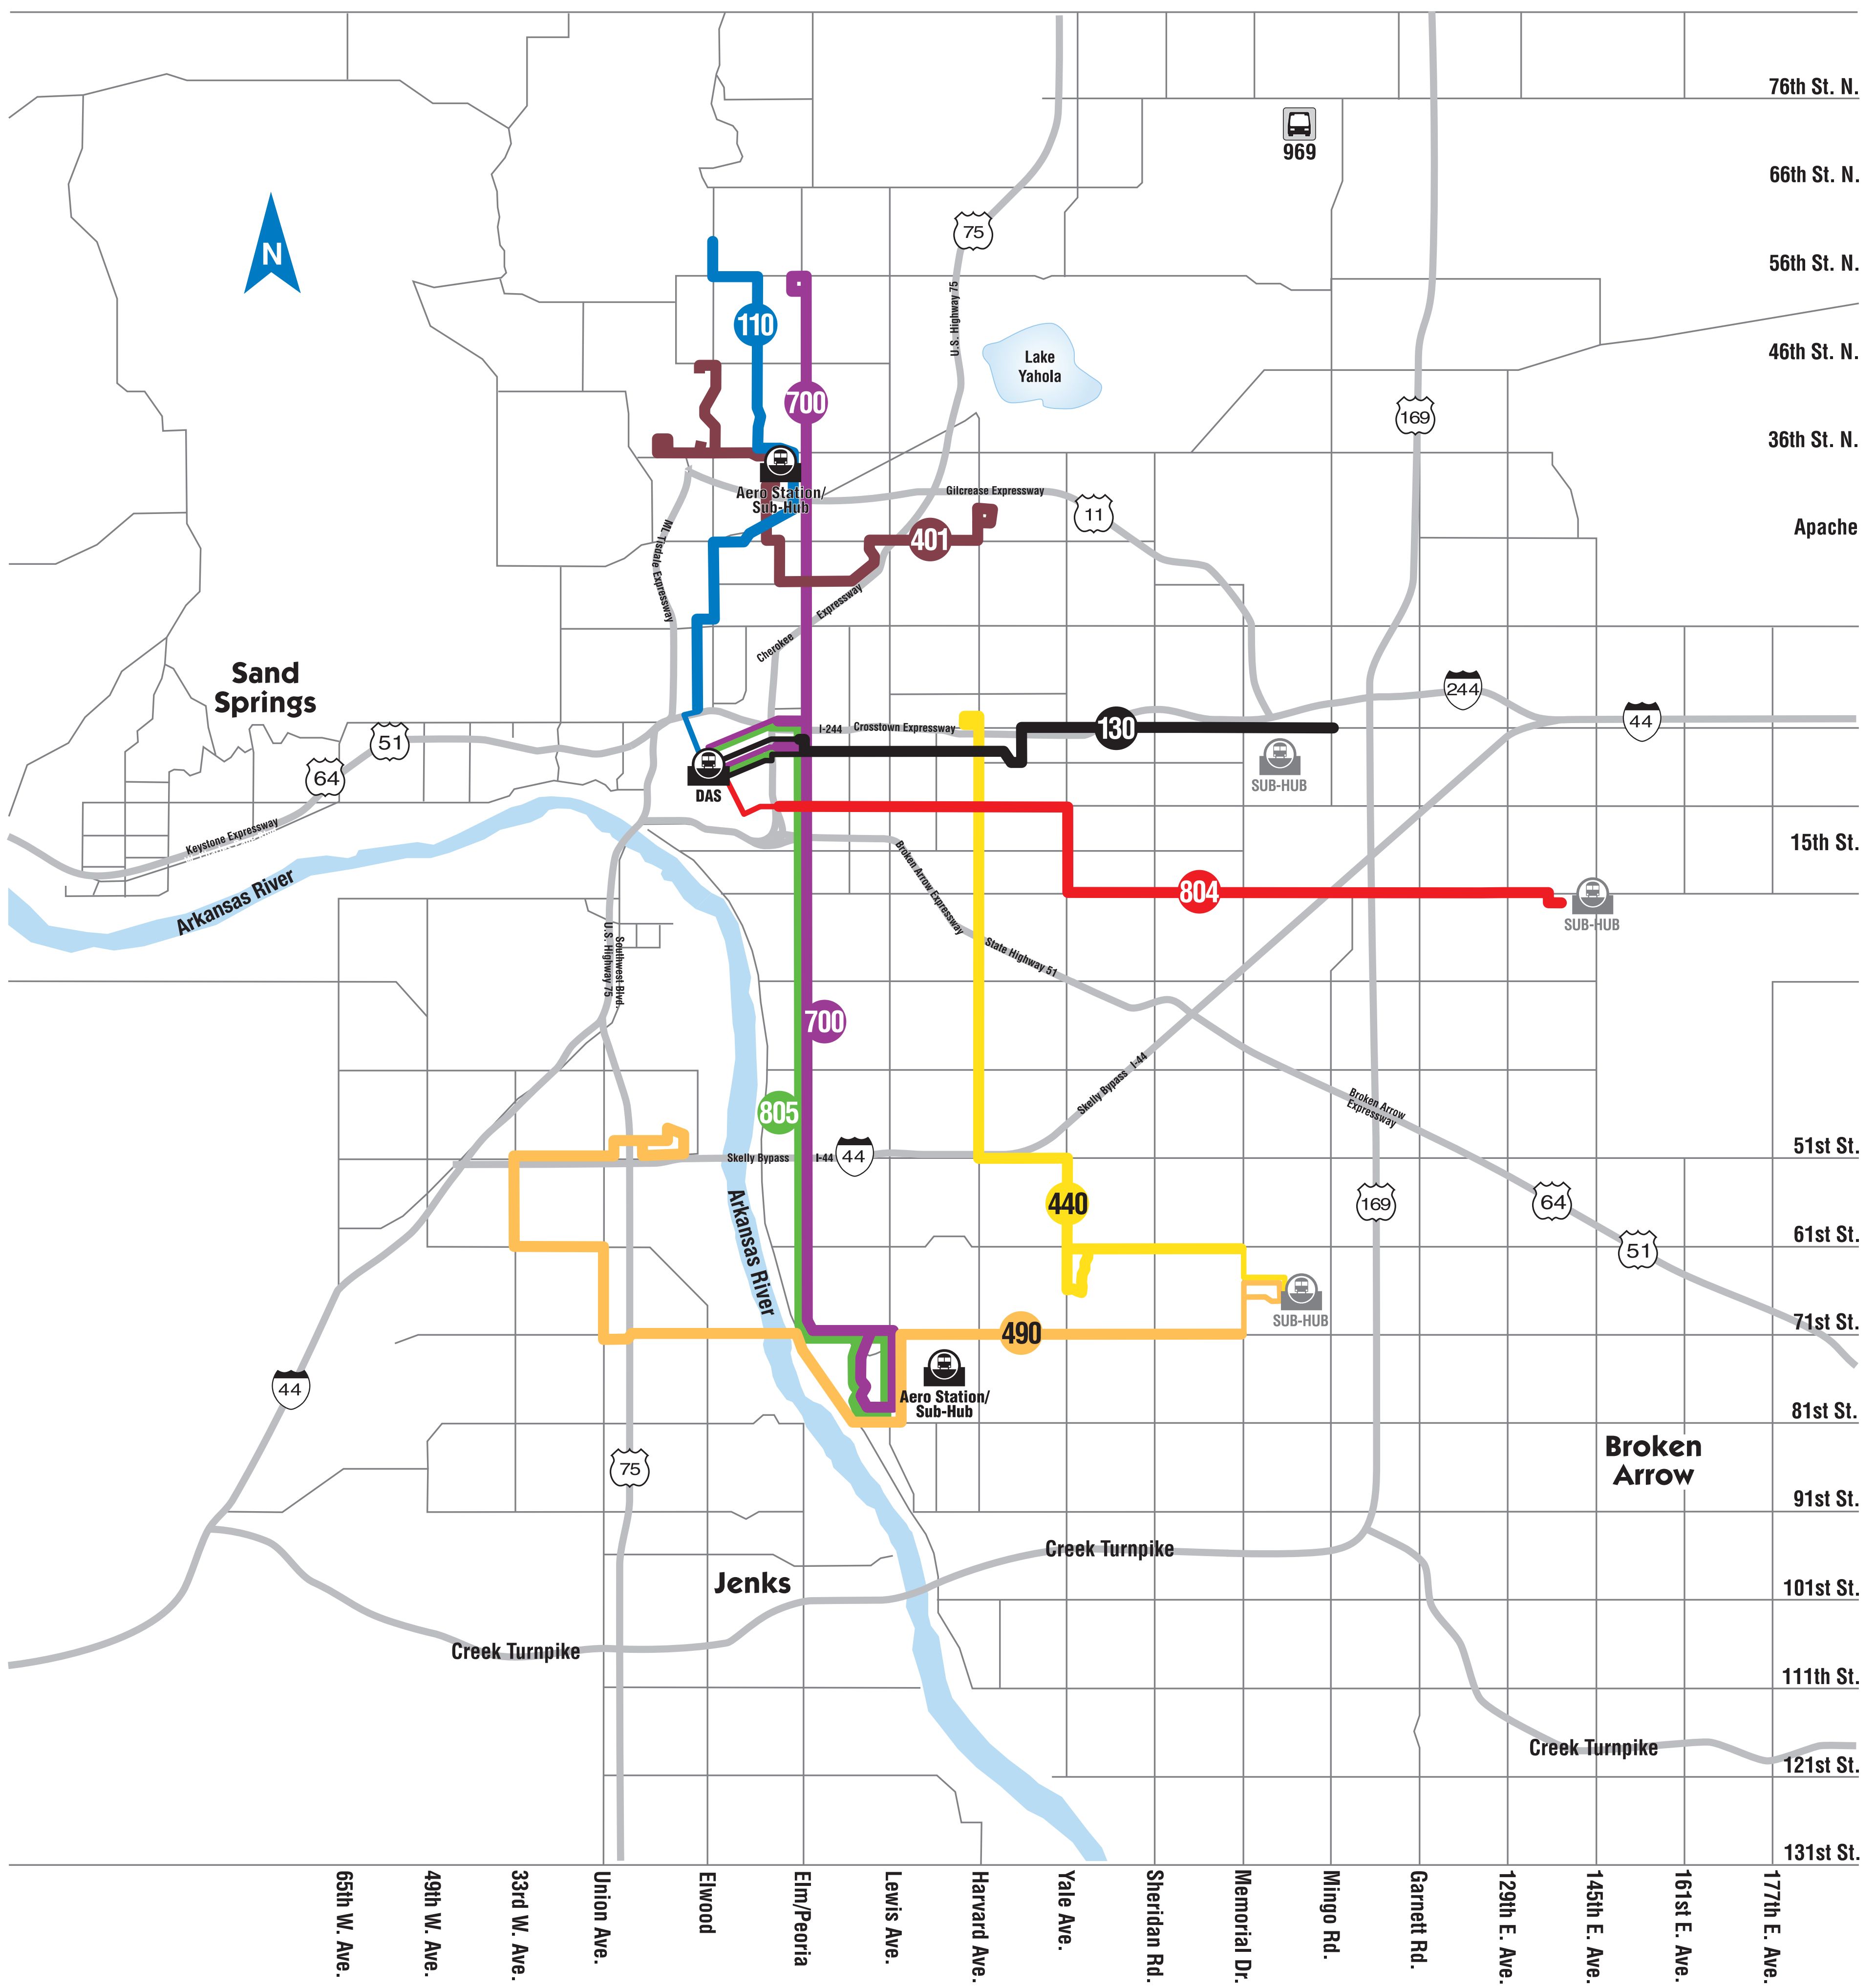

Tulsa Transit Nightline & Sunday Service

Route Listing for Nightline & Sunday Service December 2021

110 - MLK/Hartford	490 - West Tulsa/71st
130 - Admiral	700 - AERO Peoria
401 - North/Northeast	804 - 11th/21st
440 - Harvard	805 - Peoria

TULSA TRANSIT

www.tulsatransit.org

Route & Schedule Information 582-2100

Denver Ave. Station

Aero Station/ Sub-Hub

Sub-Hub

All Routes are Wheelchair Accessible

Note: See individual route maps for detailed routing information.