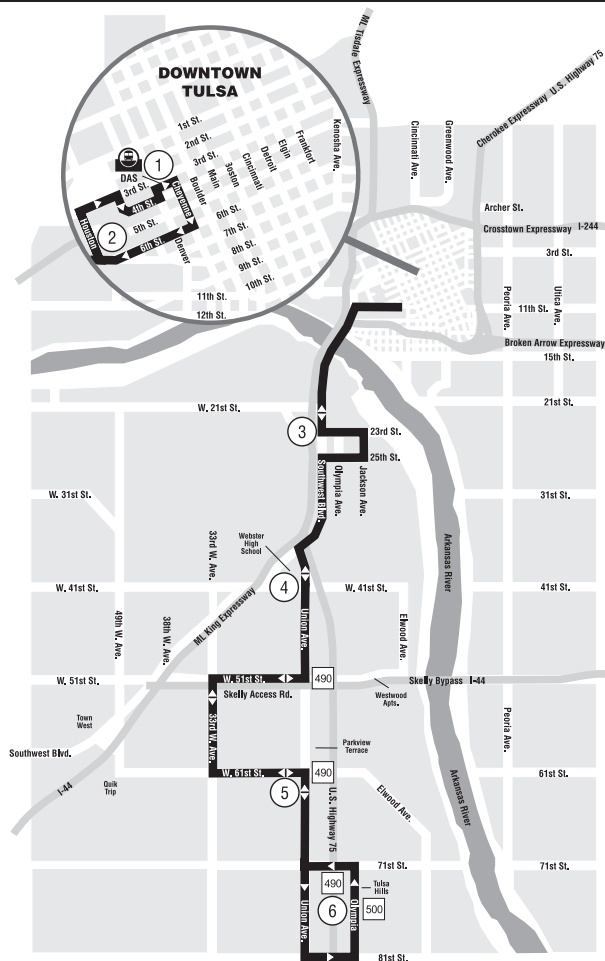

117 UNION/SOUTHWEST BLVD. ROUTE MAP

- Brightwater Apartments
- Department of Human Services
- Hewgley Terrace
- Lafortune Towers
- OSU Medical Center
- Parkview Terrace
- Tulsa Hills
- Webster High School
- Western Pines Apartments

- 1 Timing Point
- 700 Intersecting Routes
- Bus Stations
- DAS - Denver Avenue (Downtown)

Fare Options	Adult	Reduced and Military	Youth	Adult Express	Per-Trip Express Upcharge	Reduced Express	Per-Trip Express Upcharge
Cash-2-Hours Pass	\$1.75	\$0.85	\$1.50	\$2.00		\$1.00	\$0.15
1-Day Pass	\$3.75	\$1.85	\$1.85	\$3.75	\$0.25	\$1.85	\$0.15
7-Day Pass	\$14.00	\$7.00	\$7.00	\$14.00	\$0.25	\$7.00	\$0.15
10-Ride Pass	\$14.00	\$7.00	\$7.00	\$17.00	\$0.25	\$7.00	\$0.15
31-Day Pass	\$45.00	\$22.50	\$22.50	\$45.00	\$0.25	\$22.50	\$0.15
10-Ride Lift Book	\$35.00						
Lift Ride	\$3.50						

Reading A Schedule Is Easy

1. Find your destination on the map.
2. Find the starting point where you want to catch the bus.
3. Determine the direction and time period you'll be traveling. Pick the timing point (in a circle) nearest your departure location. If your departure location is not at a timing point, you need to estimate the time the bus will take to travel to your departure location from the previous timing point.
4. Below the nearest timing point, locate the departure time. Read the times from left to right to estimate arrival time at your destination. Weekday and Saturday time schedules are different.

Light type = AM **Bold type = PM**

Ride the Bus All Around Tulsa

Tulsa Transit buses can take you practically anywhere you want to go in Tulsa with additional service to Jenks, Sand Springs and Broken Arrow.