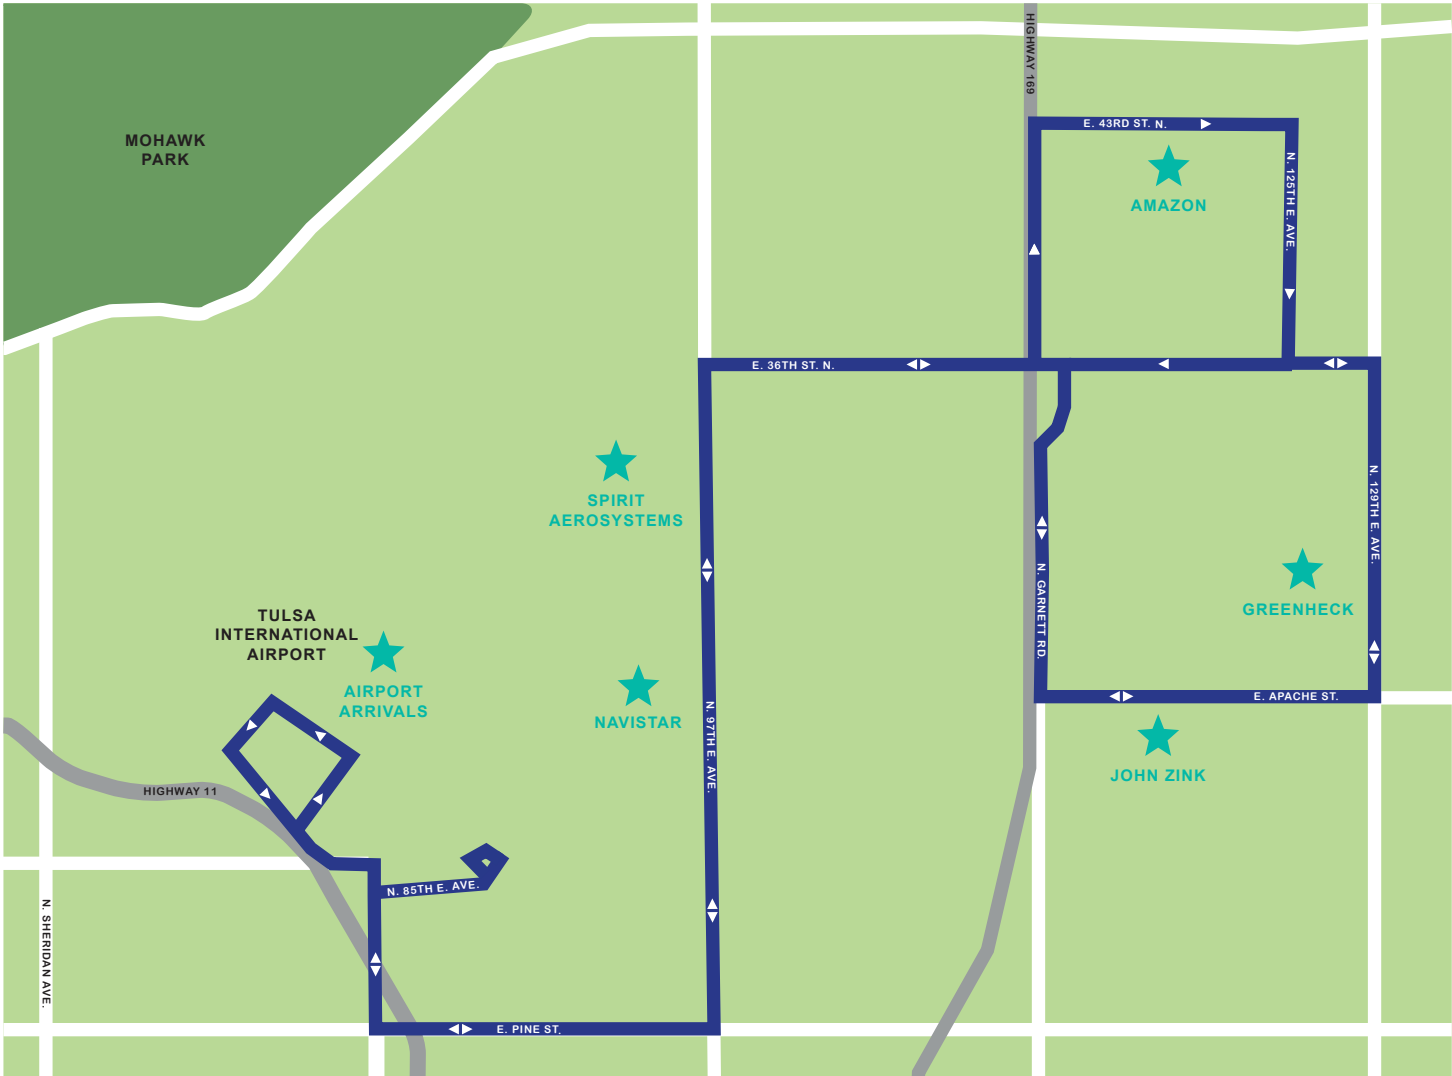

WEN 602 Shuttle - GreenHeck/Airport

MORNING*

| Amazon | Green Heck | John Zink | Spirit Aero | IC Bus | FedEx | Airport |
|--------|------------|-----------|-------------|--------|-------|---------|
| 4:41 | 4:47 | 4:51 | 4:59 | 5:02 | 5:09 | 5:13 |
| 6:26 | 6:32 | 6:36 | 6:44 | 6:47 | 6:54 | 6:58 |

To Garage

AFTERNOON*

| Airport | FedEx | IC Bus | Spirit Aero | John Zink | Green Heck | Amazon |
|---------|-------|--------|-------------|-----------|------------|--------|
| 3:20 | 3:24 | 3:31 | 3:34 | 3:42 | 3:46 | 3:52 |
| 5:25 | 5:29 | 5:36 | 5:39 | 5:47 | 5:51 | 5:57 |

To Garage

*subject to change due to ridership, etc.

Light type = AM **Bold type = PM**