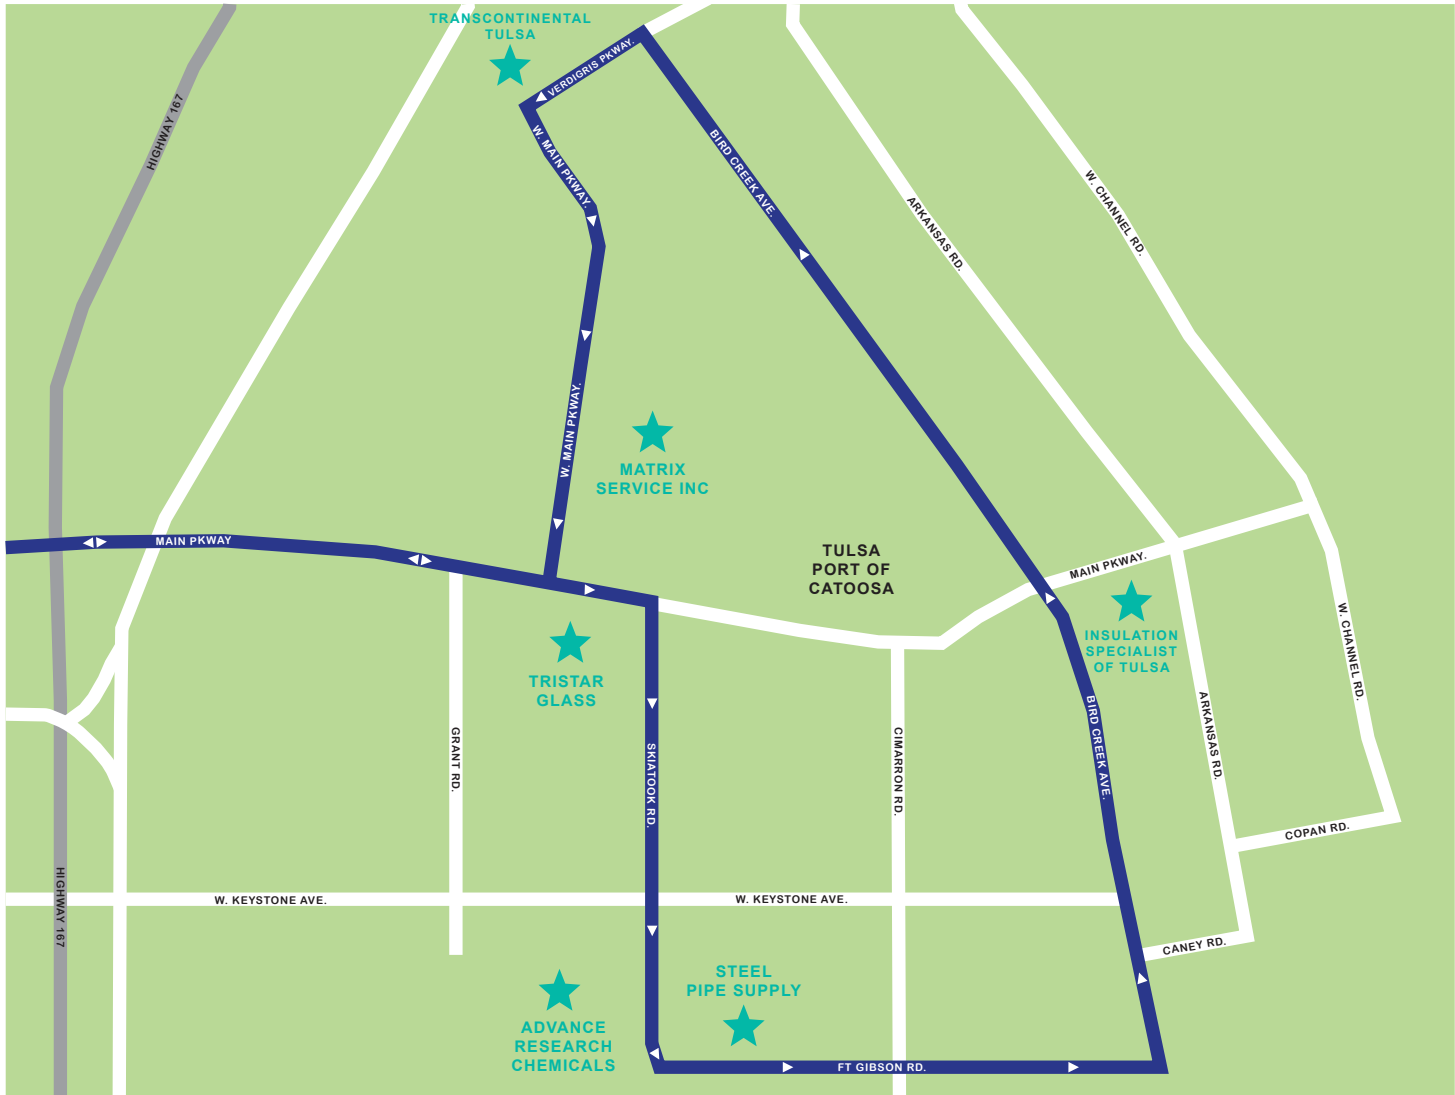

# WEN 601 Shuttle - Tulsa Port of Catoosa

## MORNING\*

Amazon	Tristar Glass	Advance Chemicals	Steel Pipe Supply	Insulation Specialist	Verdigris Pkway.	Matrix
4:40	4:49	4:51	4:52	4:56	4:59	5:01
6:26	6:35	6:37	6:38	6:42	6:45	6:47

To Garage