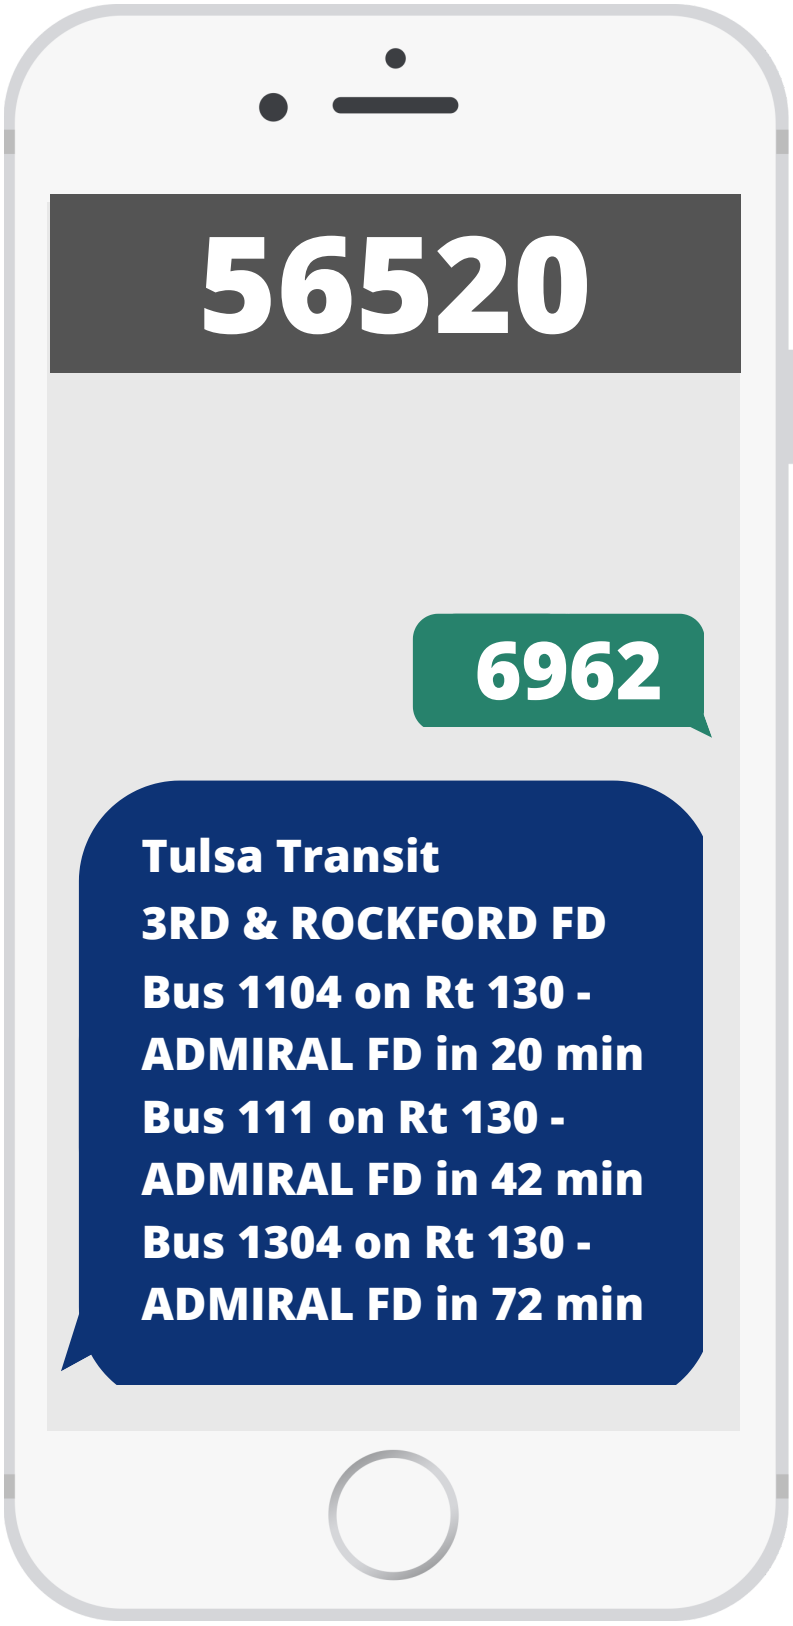

Text your four-digit bus stop number  
(attached below the sign) to

**56520**

for next bus arrival times

*\*Standard rates for messaging may apply\**

Bus stop number →

Location of bus stop →

Bus number, route  
number, route name  
and next bus arrival time →

Next routes  
servicing this bus stop →

# Next Bus Arrival