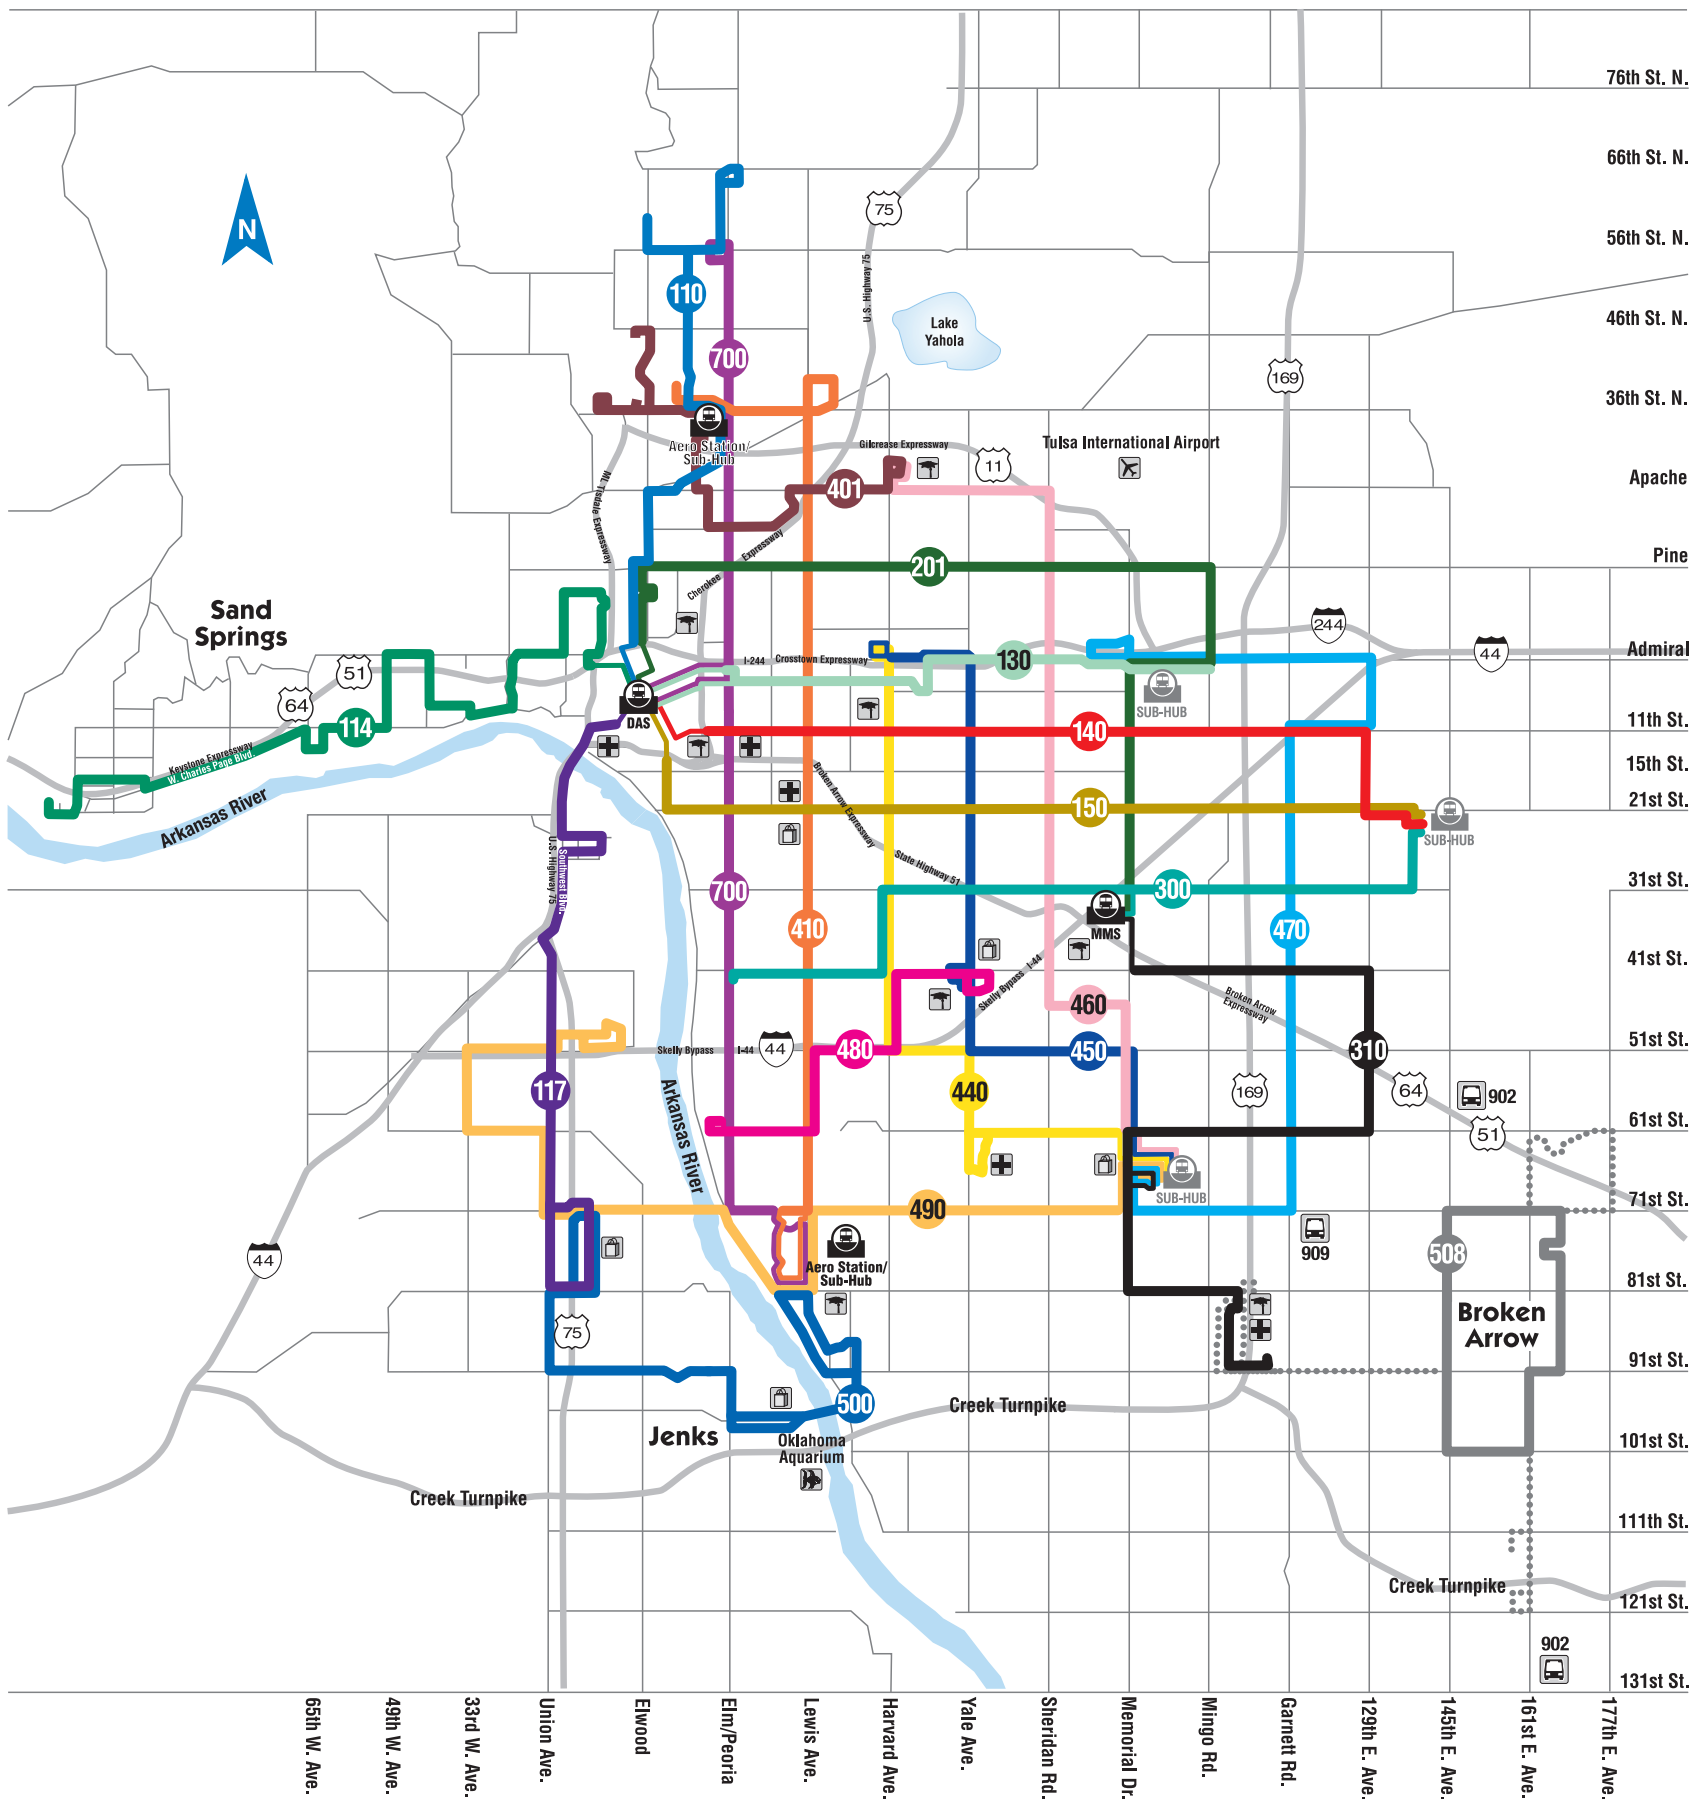

Tulsa Transit System Map

www.tulsatransit.org

For information on Express Routes and Park & Ride locations, see Routes 902 and 909.

Route Listing - November 2019

- | | |
|---------------------------------|-----------------------|
| 700 - AERO Peoria | 401 - North/Northeast |
| 110 - MLK/Hartford | 410 - Lewis |
| 114 - Charles Page/Sand Springs | 440 - Harvard |
| 117 - Southwest Blvd./Union | 450 - Yale |
| 130 - Admiral | 460 - Sheridan |
| 140 - 11th | 470 - Garnett |
| 150 - 21st | 480 - 61st/41st |
| 201 - Pine/Memorial | 490 - West Tulsa/71st |
| 300 - 31st Street | 500 - Jenks |
| 310 - South/Southeast | 508 - B.A. Connection |

- | | | | | | | | | |
|-----------|----------|--------------------|-------|-------------|---------------------|--------------------------|-----------------------|---------|
| Hospitals | Airports | University-College | Malls | Park & Ride | Denver Ave. Station | Memorial Midtown Station | Aero Station/ Sub-Hub | Sub-Hub |
| | | | | | | | | |
| | | | | | DAS | MMS | Aero Station/ Sub-Hub | SUB-HUB |

All Routes are Wheelchair Accessible

Note: See individual route maps for detailed routing information.