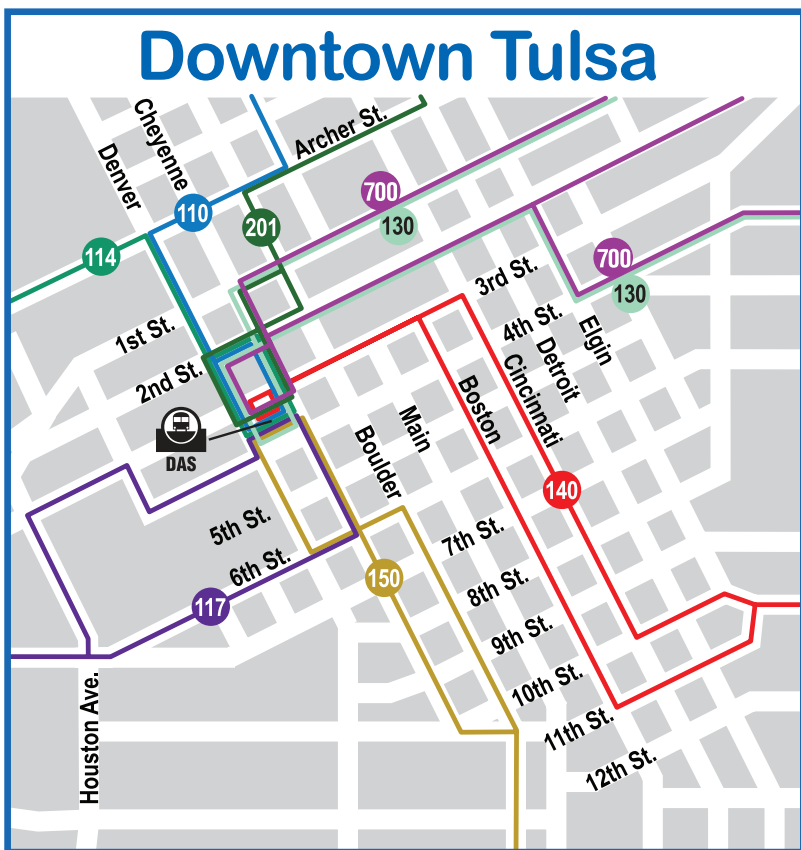

Tulsa Transit System Map

www.tulsatransit.org

For information on Express Routes and Park & Ride locations, see Routes 902 and 909.

Route Listing - November 2019

- | | |
|---------------------------------|-----------------------|
| 700 - AERO Peoria | 401 - North/Northeast |
| 110 - MLK/Hartford | 410 - Lewis |
| 114 - Charles Page/Sand Springs | 440 - Harvard |
| 117 - Southwest Blvd./Union | 450 - Yale |
| 130 - Admiral | 460 - Sheridan |
| 140 - 11th | 470 - Garnett |
| 150 - 21st | 480 - 61st/41st |
| 201 - Pine/Memorial | 490 - West Tulsa/71st |
| 300 - 31st Street | 500 - Jenks |
| 310 - South/Southeast | 508 - B.A. Connection |

- | | | | | | | | | |
|-----------|----------|--------------------|-------|-------------|---------------------|--------------------------|-----------------------|---------|
| Hospitals | Airports | University-College | Malls | Park & Ride | Denver Ave. Station | Memorial Midtown Station | Aero Station/ Sub-Hub | Sub-Hub |
| | | | | | | | | |
| | | | | | DAS | MMS | Aero Station/ Sub-Hub | SUB-HUB |

All Routes are Wheelchair Accessible

Note: See individual route maps for detailed routing information.