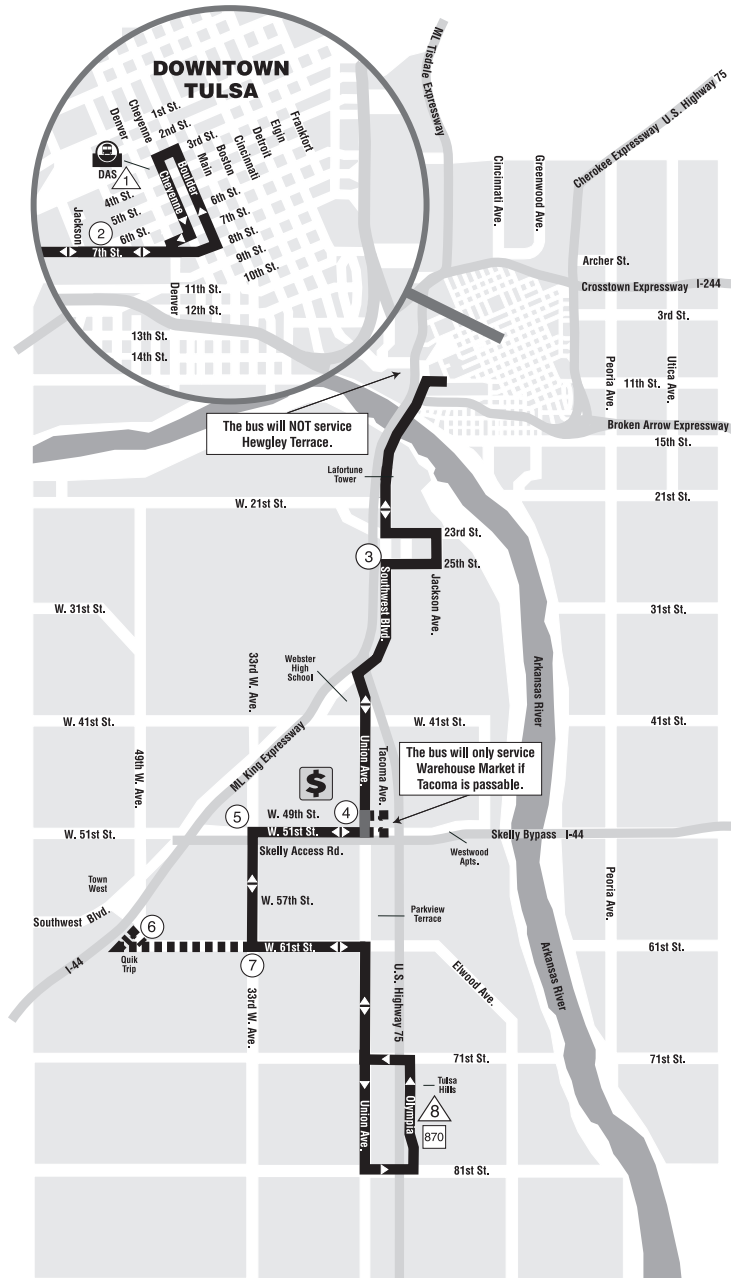

Route 890 West - Inclement Weather Route

- ▬▬▬▬ Dashed lines indicate where the bus will not service
- ▬ Gray line indicates where bus will travel during inclement weather routes