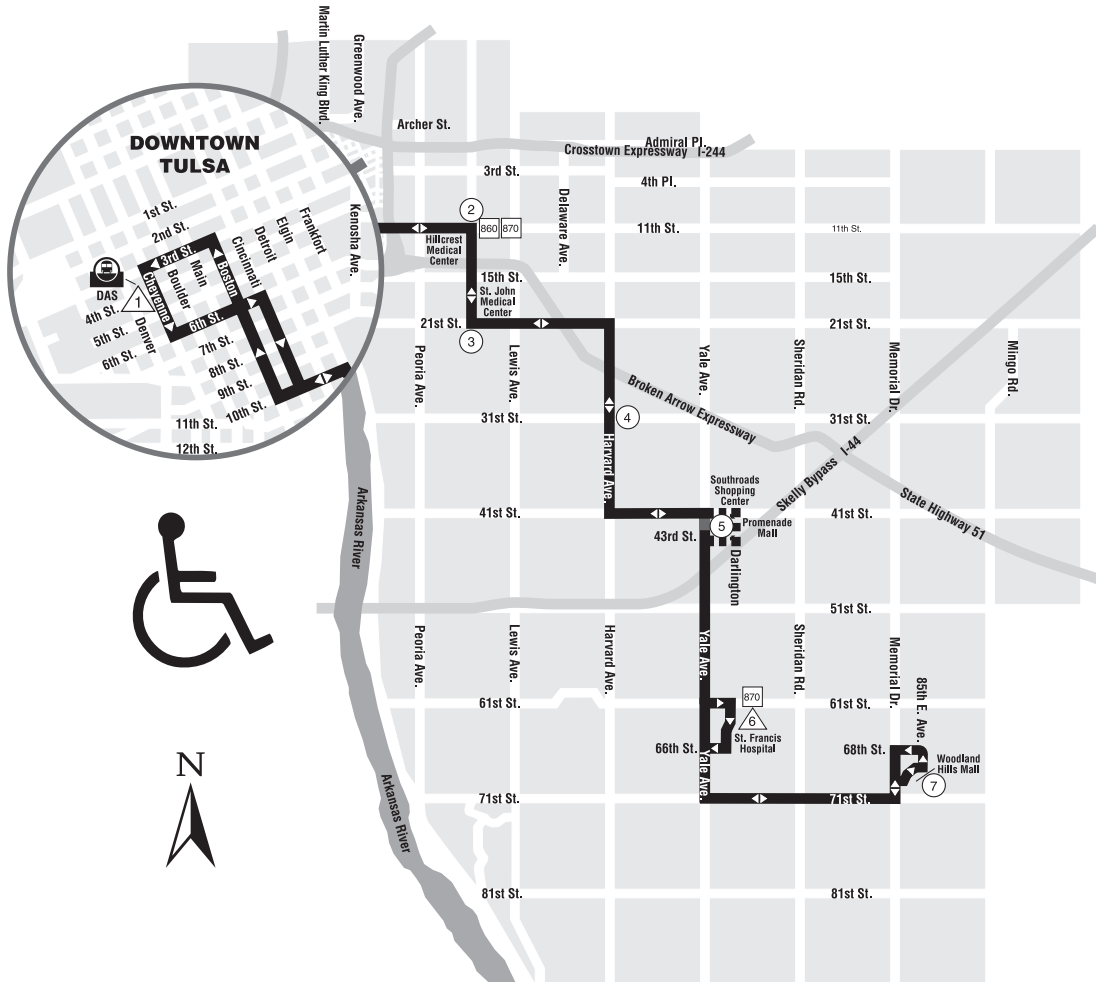

Route 880 Southeast - Inclement Weather Route

----- Dashed lines indicate where the bus will not service

———— Gray line indicates where bus will travel during inclement weather routes