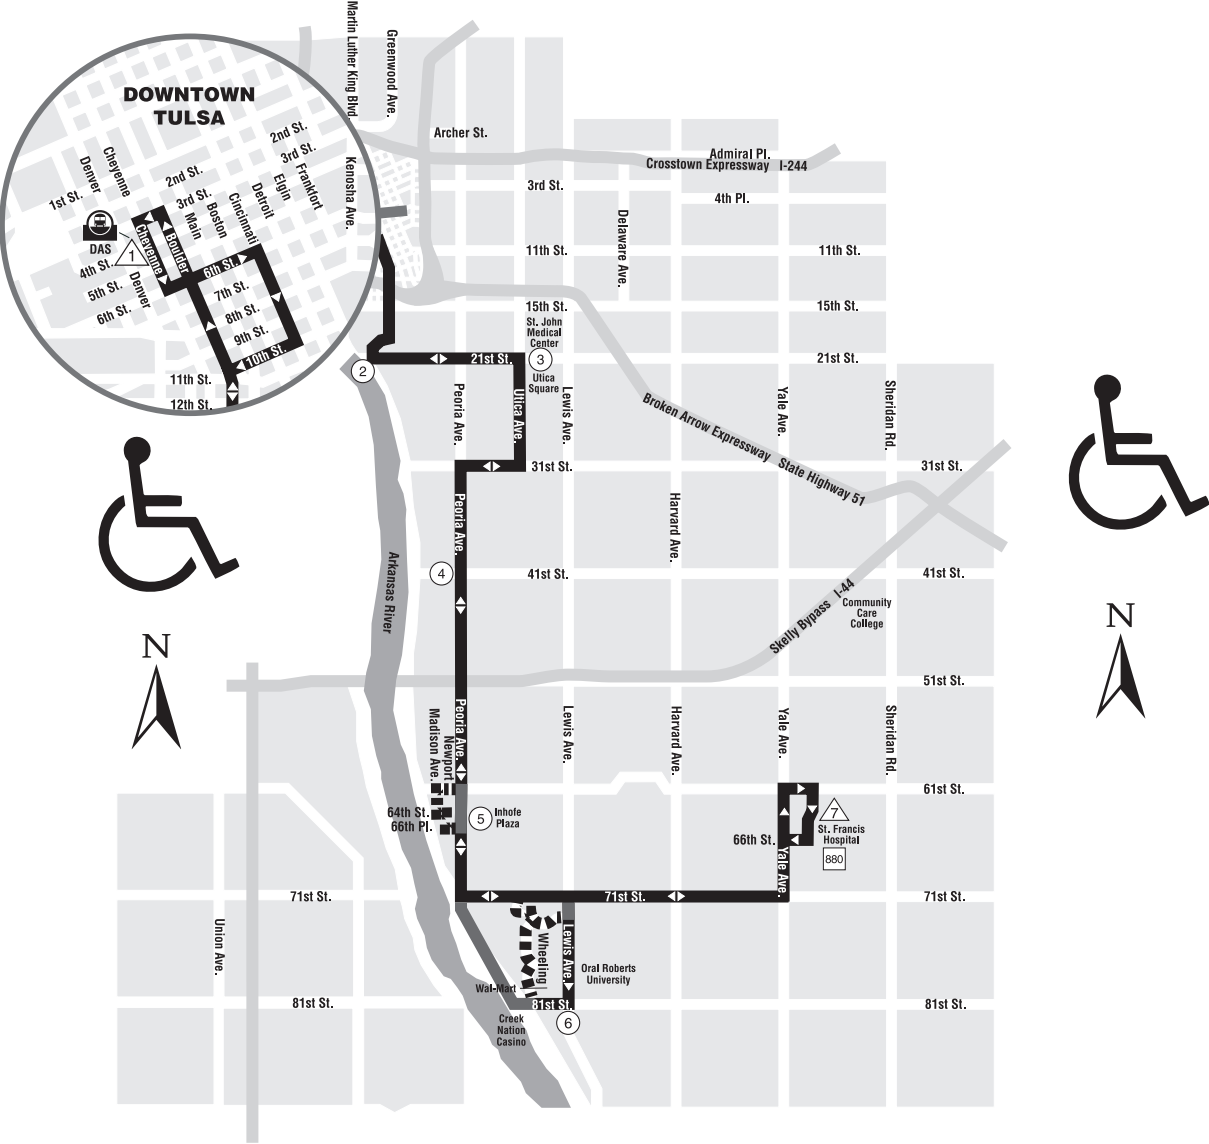

Route 870 South - Inclement Weather Route

Dashed lines indicate where the bus will not service
 Gray line indicates where bus will travel during inclement weather routes