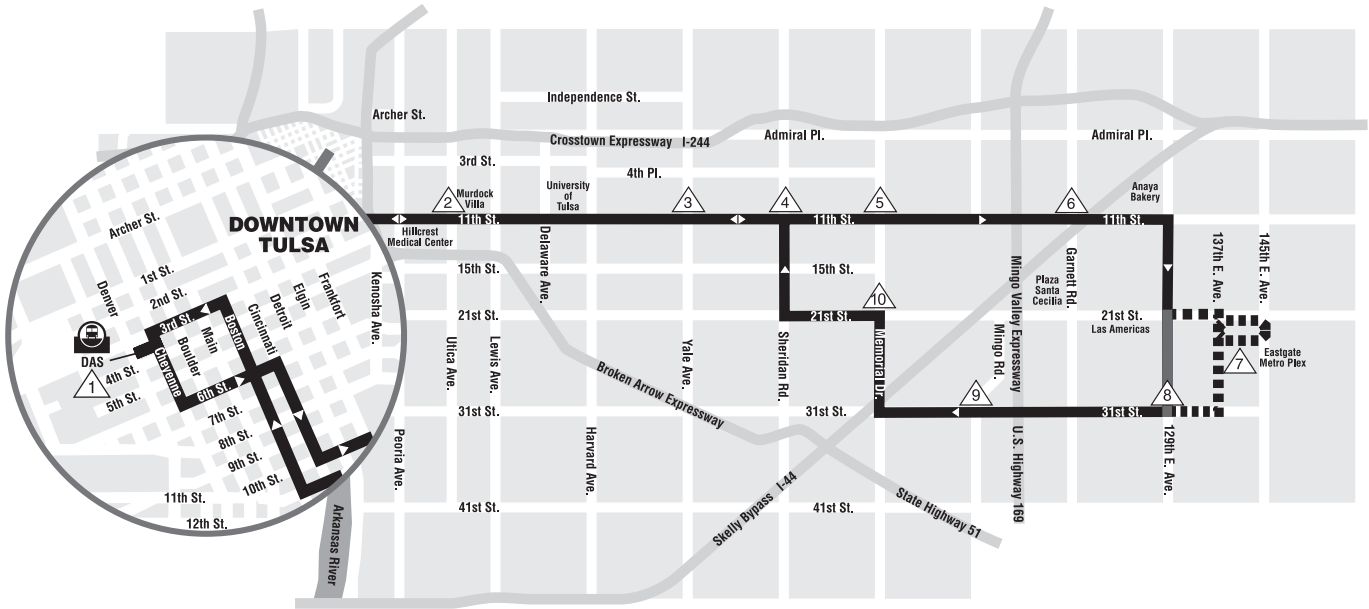

# Route 860 East - Inclement Weather Route

- ▬ Dashed lines indicate where the bus will not service
- ▬ Grey line indicates where bus will travel during inclement weather routes