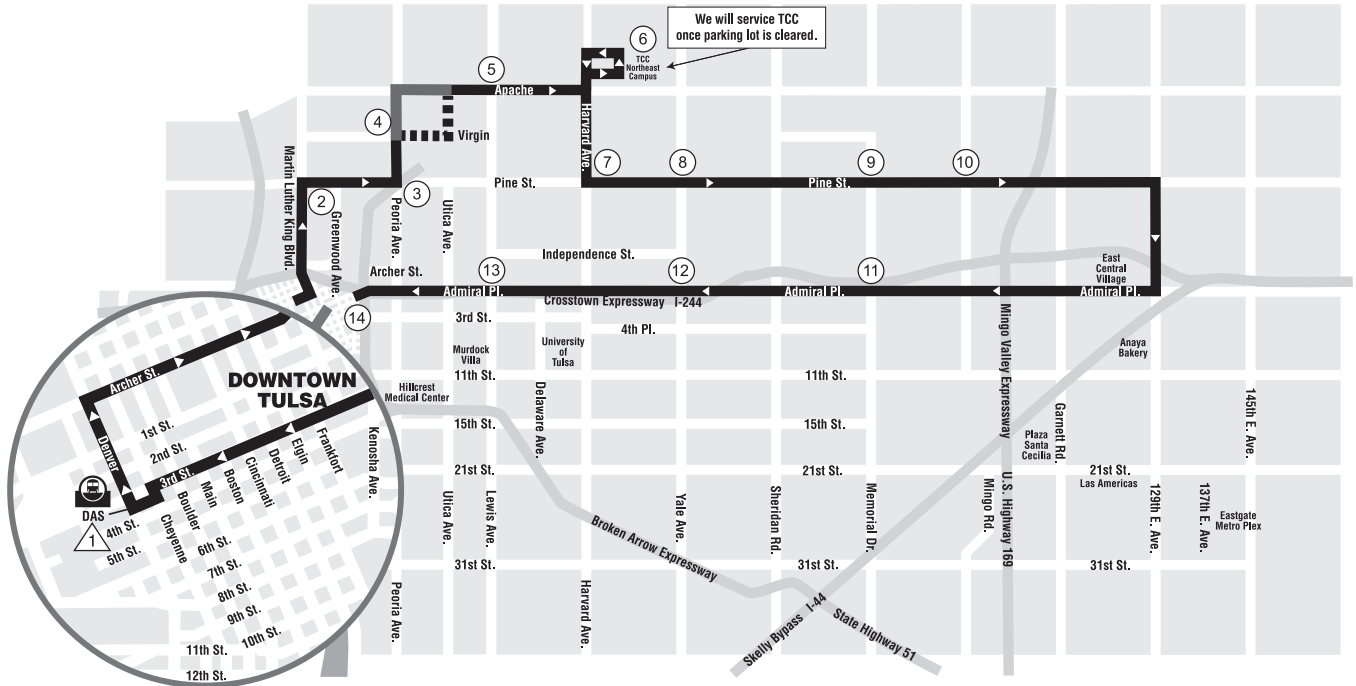

Route 850 Northeast - Inclement Weather Route

- Dashed lines indicate where the bus will not service
- Gray line indicates where bus will travel during inclement weather routes