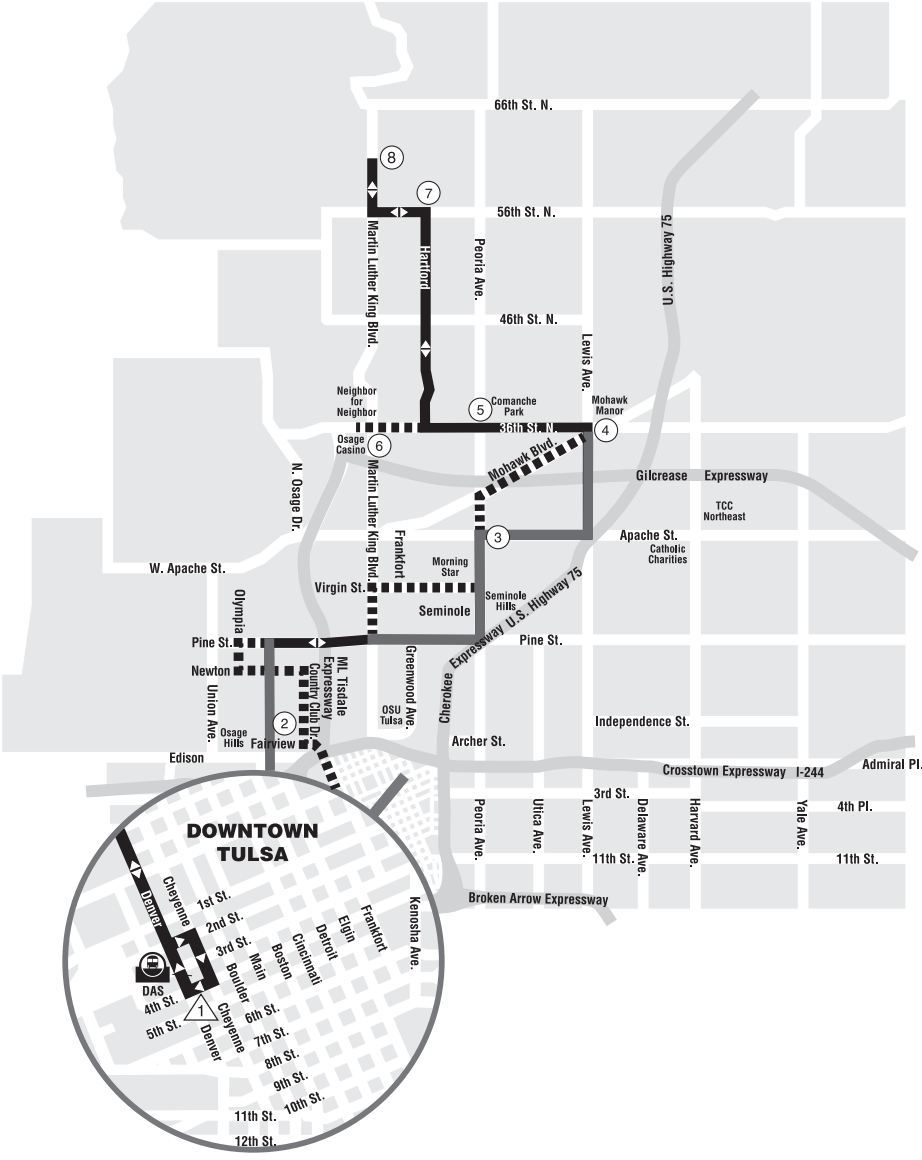

Route 840 North - Inclement Weather Route

Dashed lines indicate where the bus will not service
 Gray line indicates where bus will travel during inclement weather routes