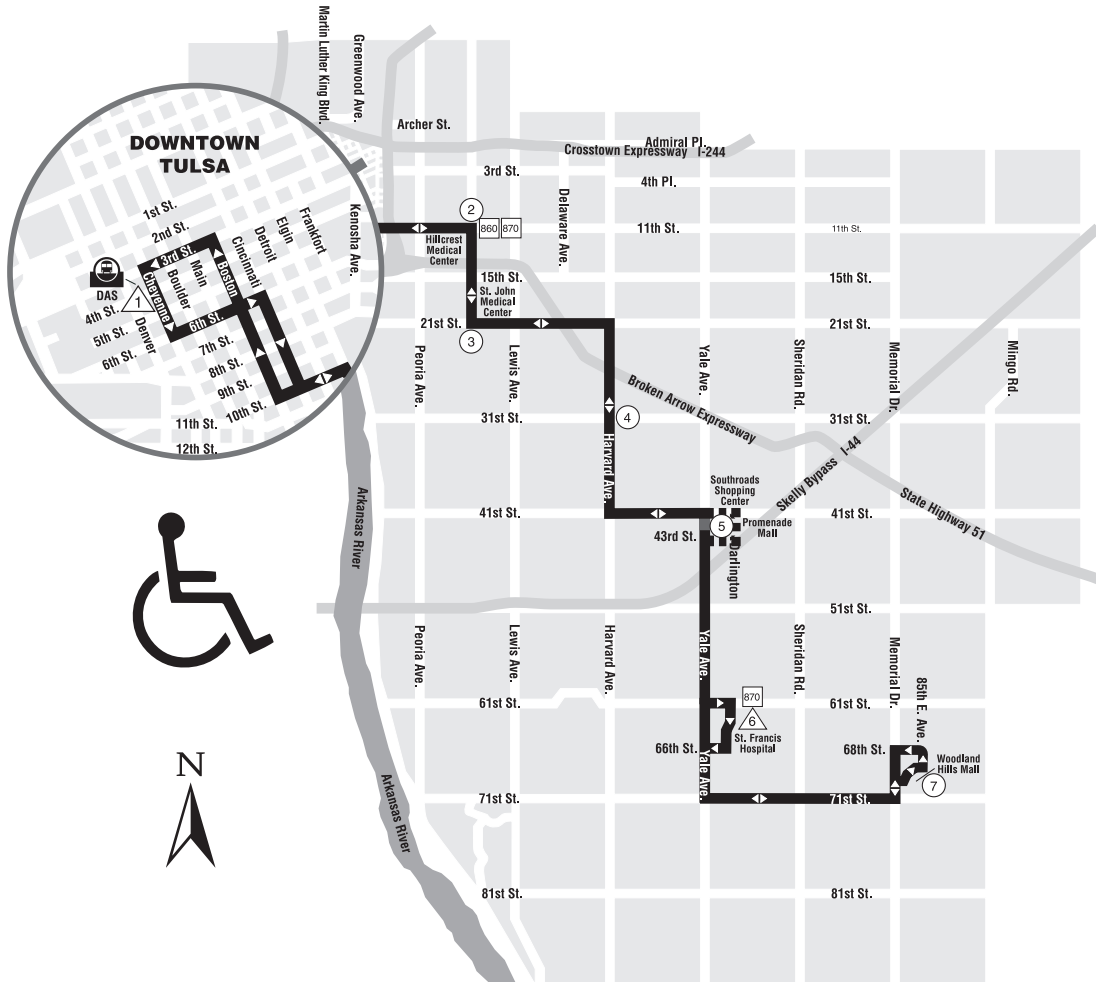

# Route 880 SE Nightline - Inclement Weather Route

- Dashed lines indicate where the bus will not service
- Gray line indicates where bus will travel during inclement weather routes