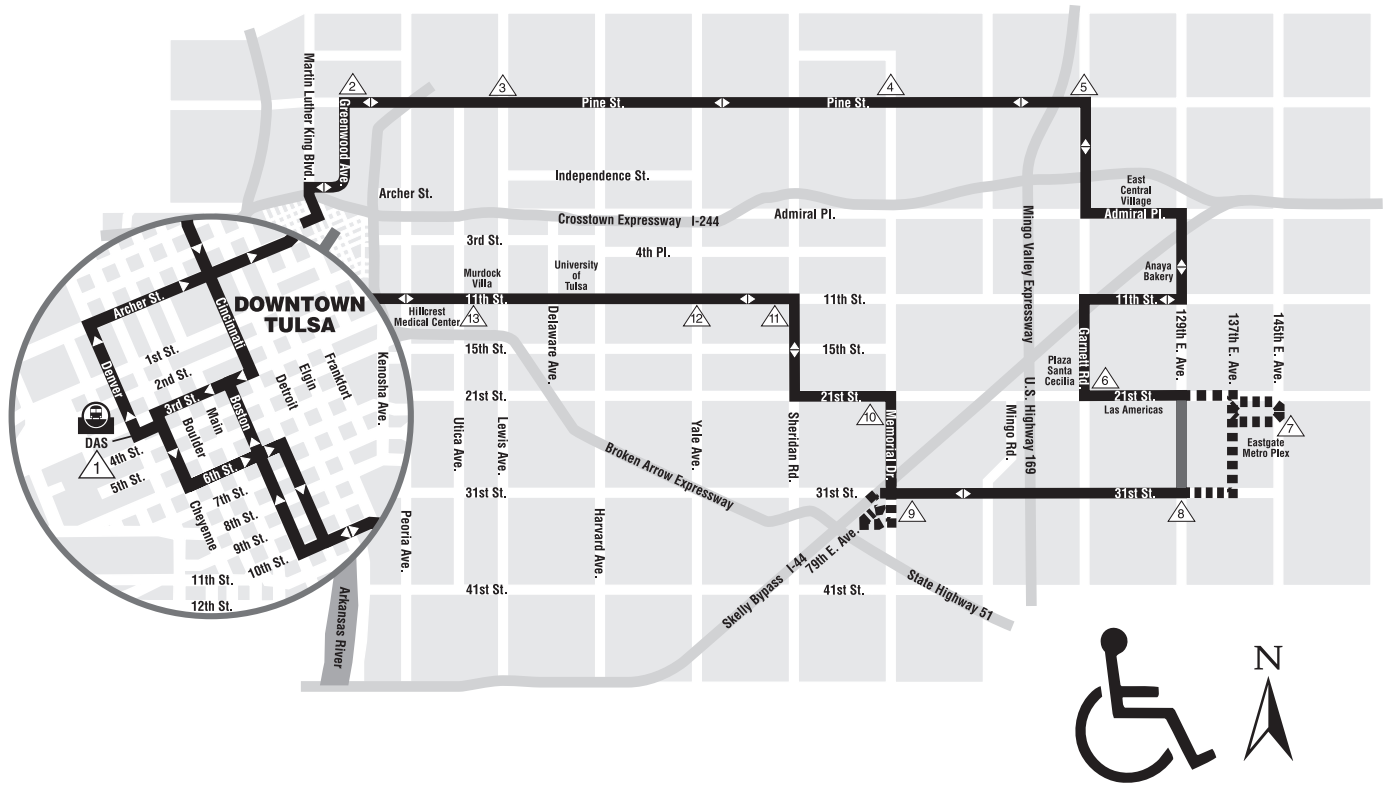

# Route 860 E Nightline M-F - Inclement Weather Route

----- Dashed lines indicate where the bus will not service

———— Grey line indicates where bus will travel during inclement weather routes