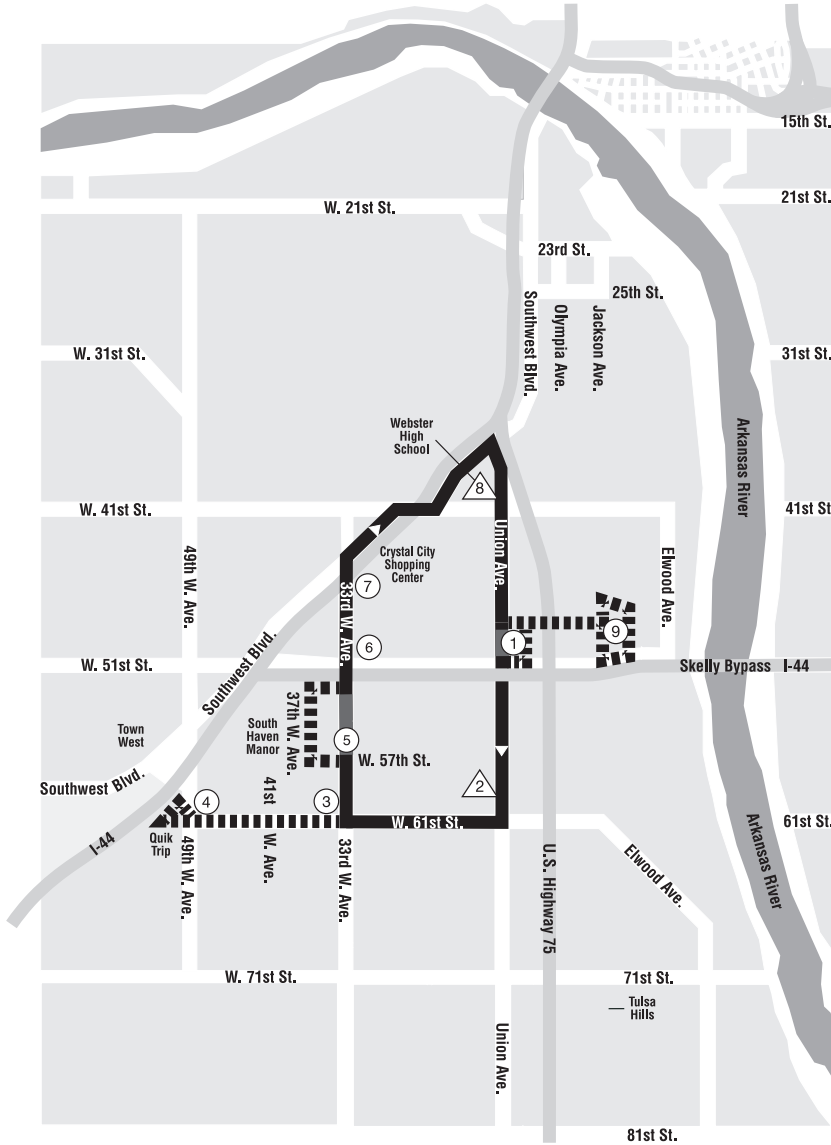

Route 418 West Connector Loop - Inclement Weather Route

----- Dashed lines indicate where the bus will not service
— Gray line indicates where bus will travel during inclement weather routes