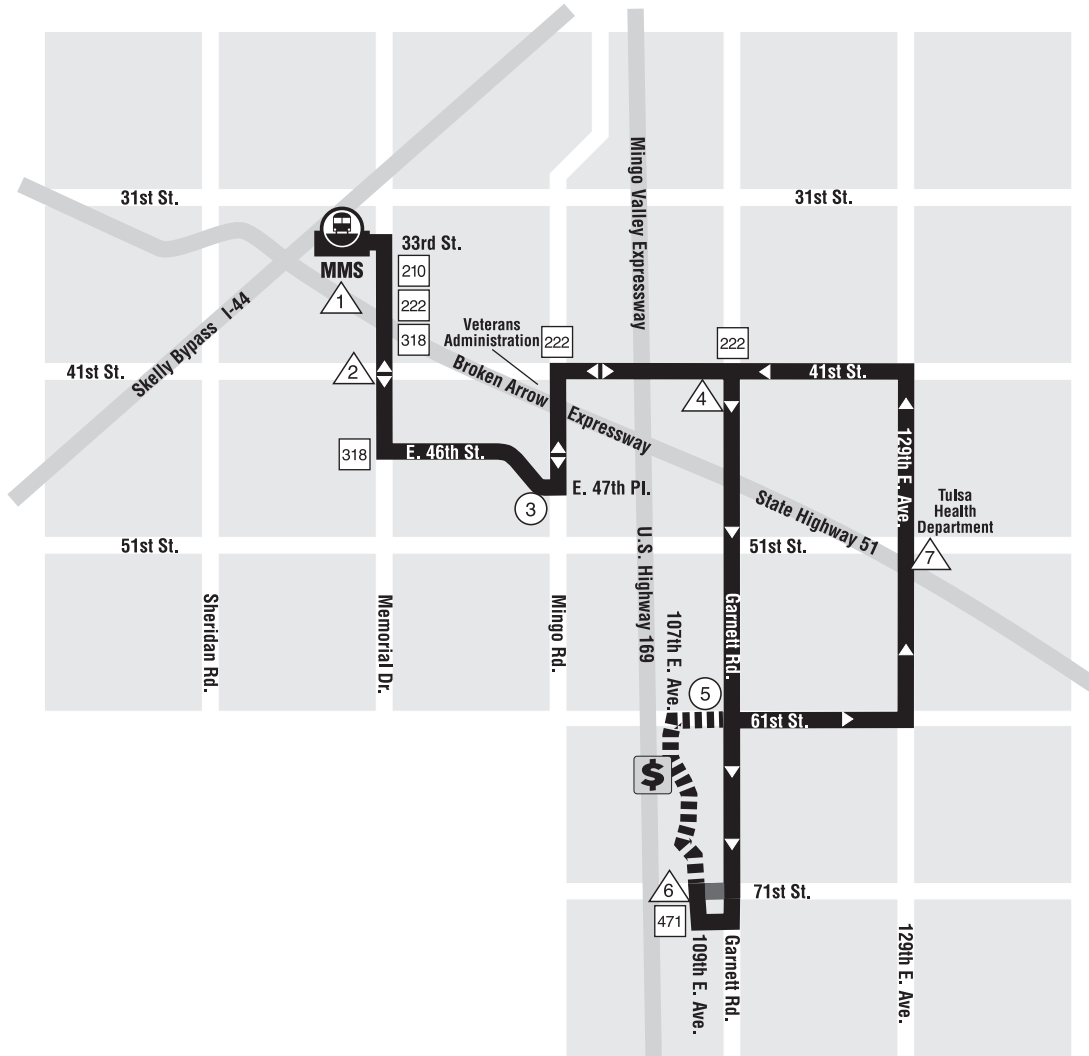

Route 306 SE Industrial - Inclement Weather Route

----- Dashed lines indicate where the bus will not service

— Gray line indicates where bus will travel during inclement weather routes