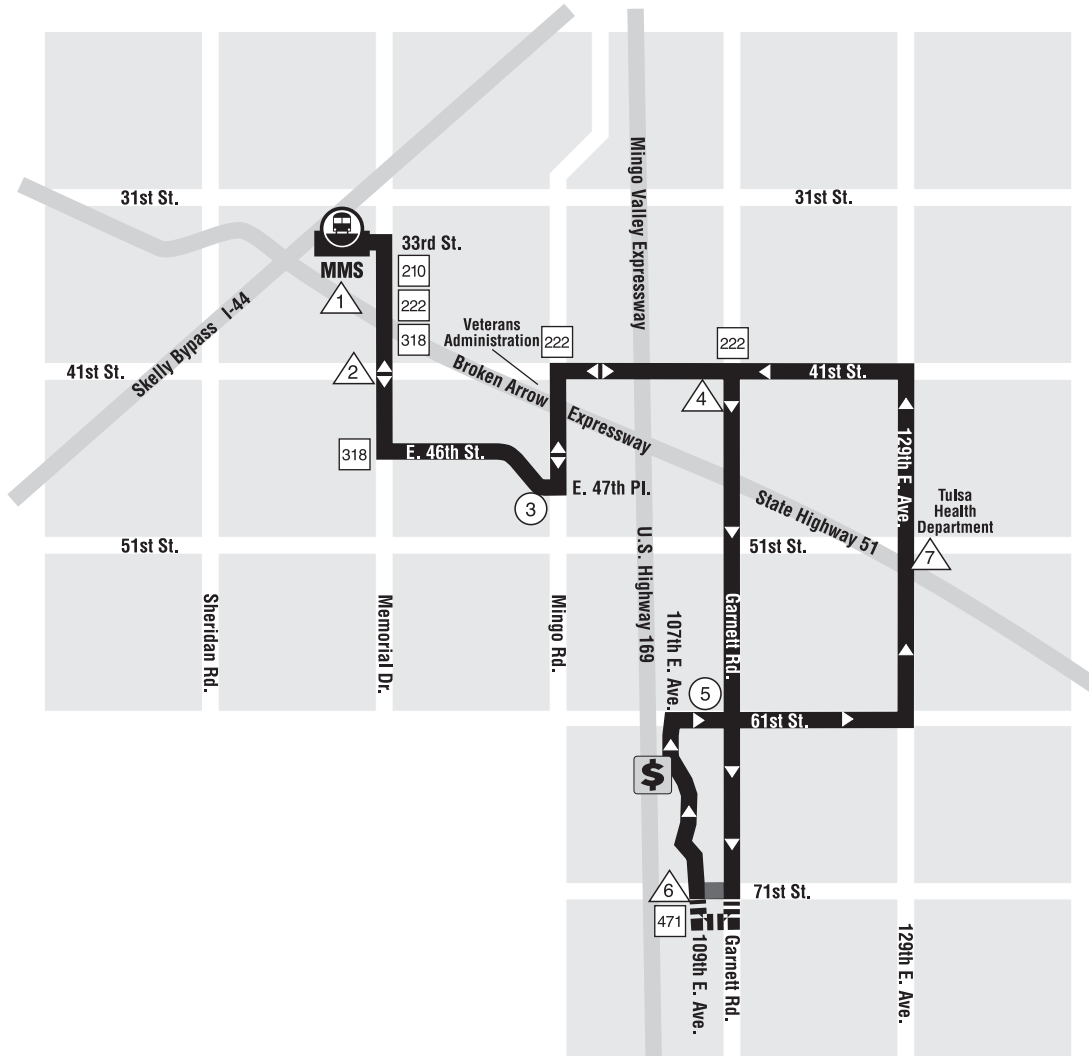

# Route 306 SE Industrial - Inclement Weather Route

----- Dashed lines indicate where the bus will not service

———— Gray line indicates where bus will travel during inclement weather routes