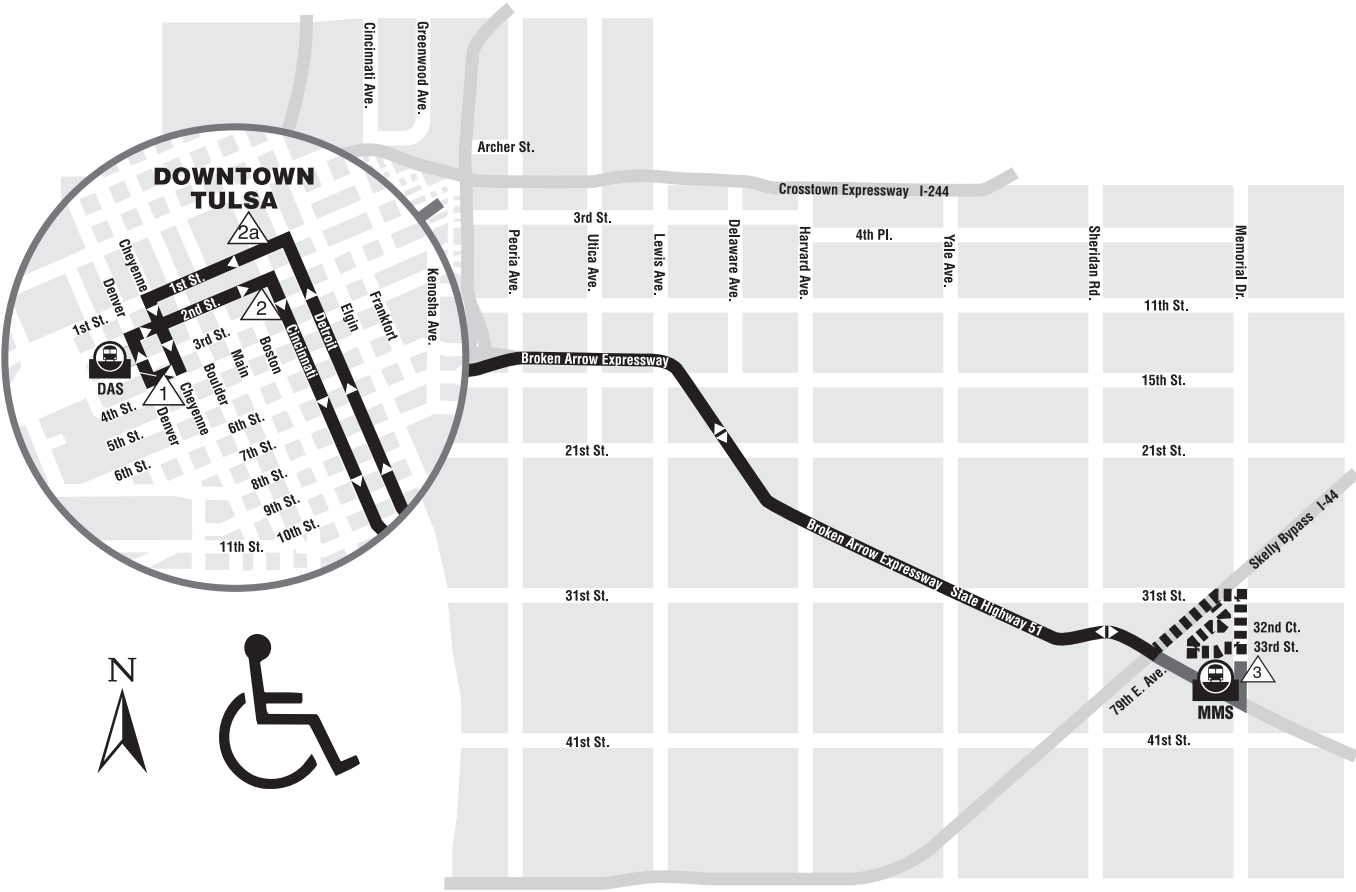

Route 251 Fast Track - Inclement Weather Route

Dashed lines indicate where the bus will not service
 Gray line indicates where bus will travel during inclement weather routes