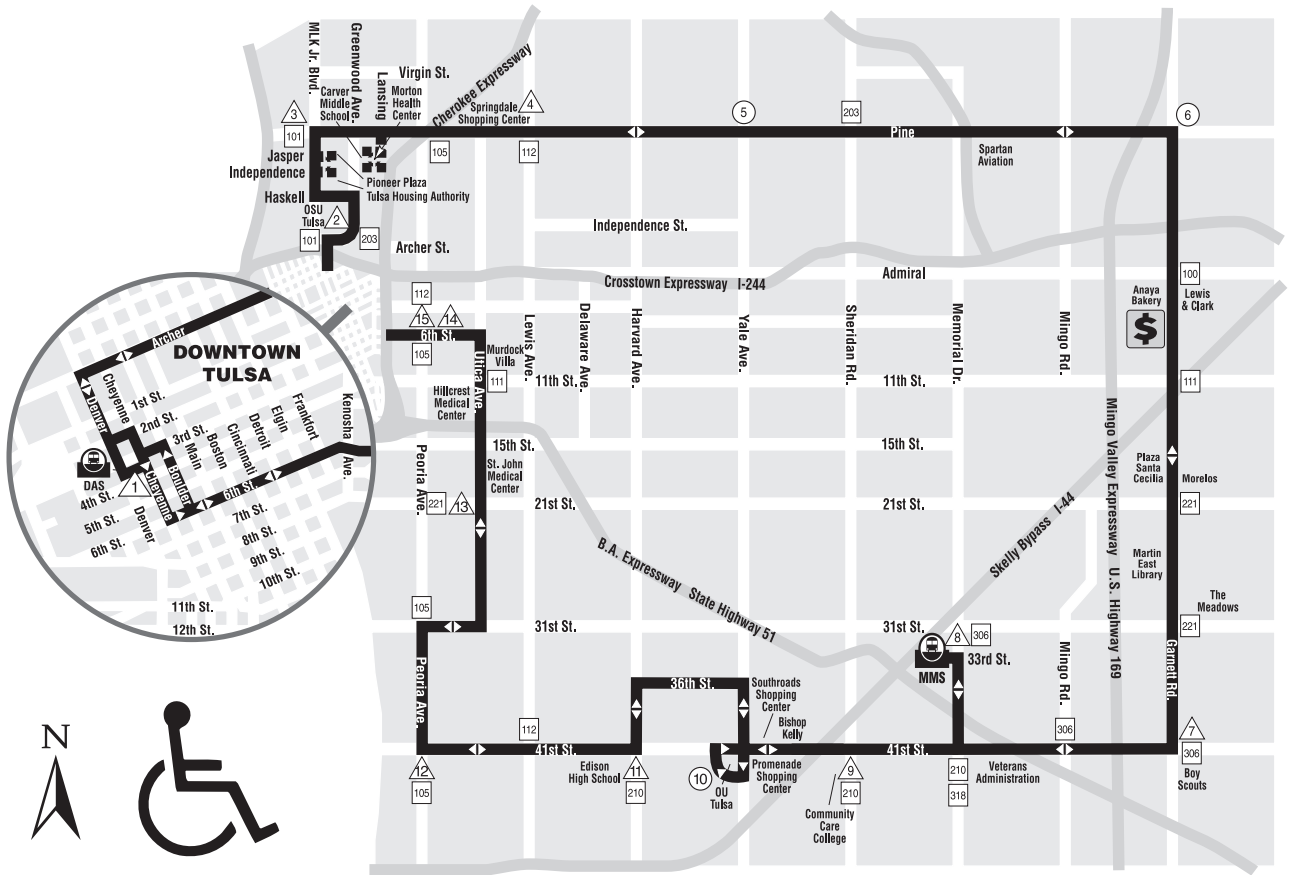

Route 222 Pine/41st - Inclement Weather Route

- Dashed lines indicate where the bus will not service
- Gray line indicates where bus will travel during inclement weather routes