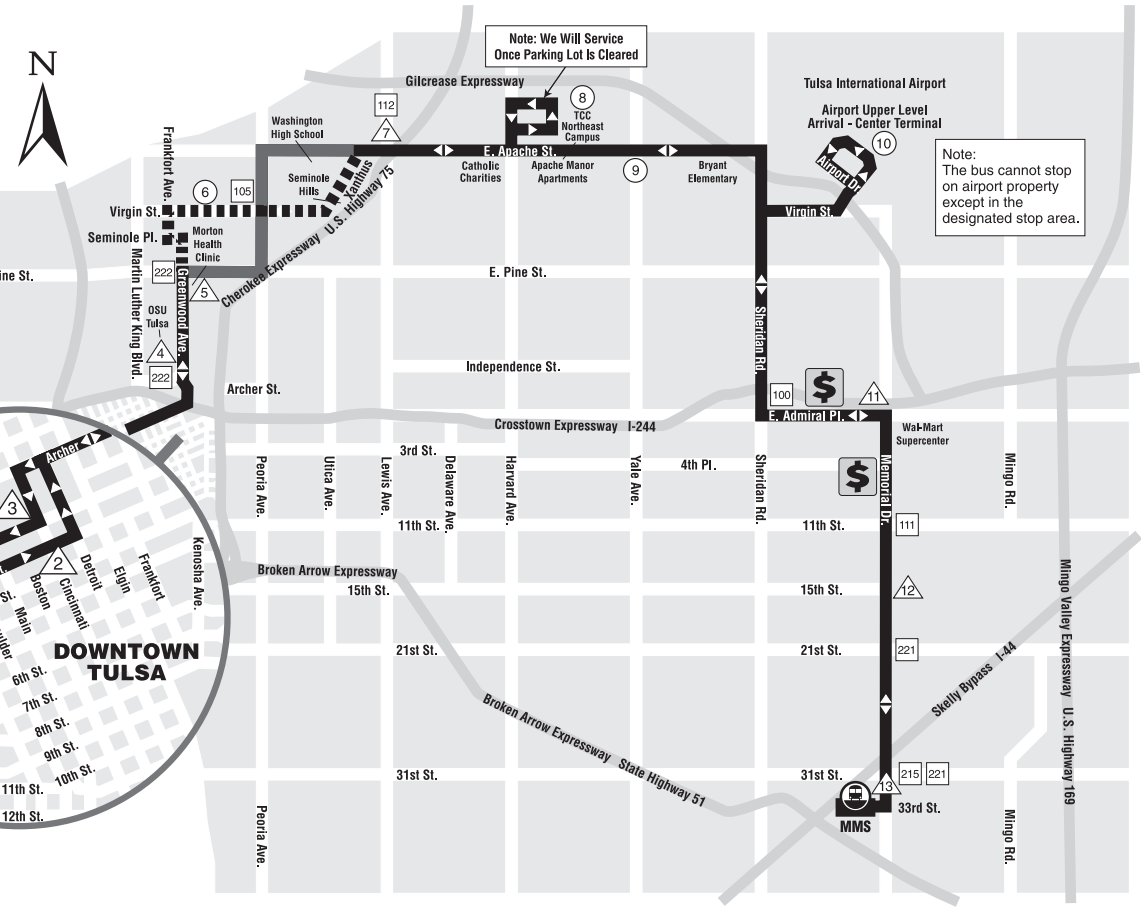

Route 203 Airport - Inclement Weather Route

Note: We Will Service Once Parking Lot Is Cleared

Note: The bus cannot stop on airport property except in the designated stop area.

- Dashed lines indicate where the bus will not service
- Gray line indicates where bus will travel during inclement weather routes