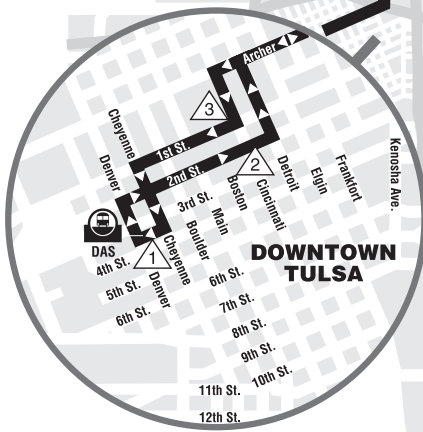

Route 203 Airport - Inclement Weather Route

Note: We Will Service Once Parking Lot Is Cleared

Note: The bus cannot stop on airport property except in the designated stop area.

- Dashed lines indicate where the bus will not service
- Gray line indicates where bus will travel during inclement weather routes