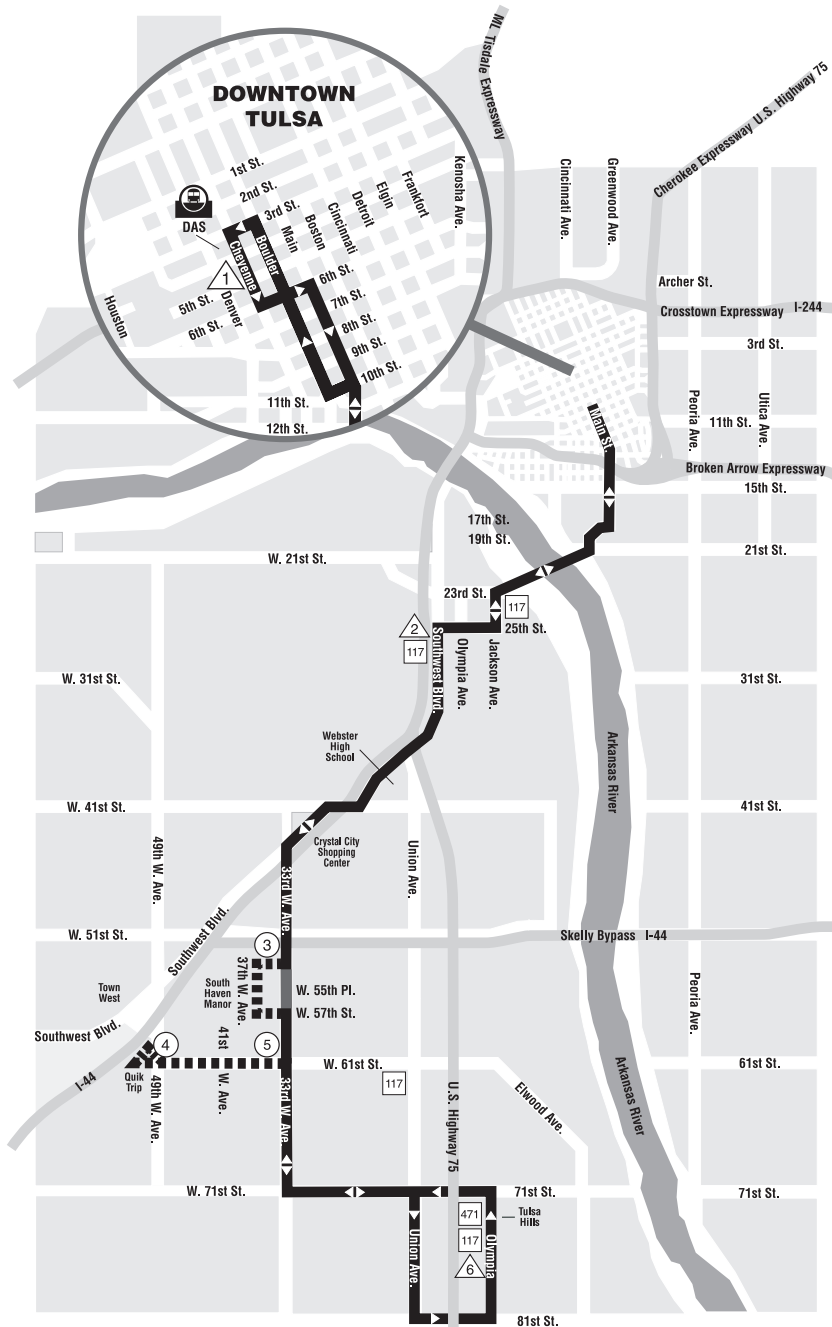

Route 118 33rd W Ave. - Inclement Weather Route

----- Dashed lines indicate where the bus will not service

———— Gray line indicates where bus will travel during inclement weather routes