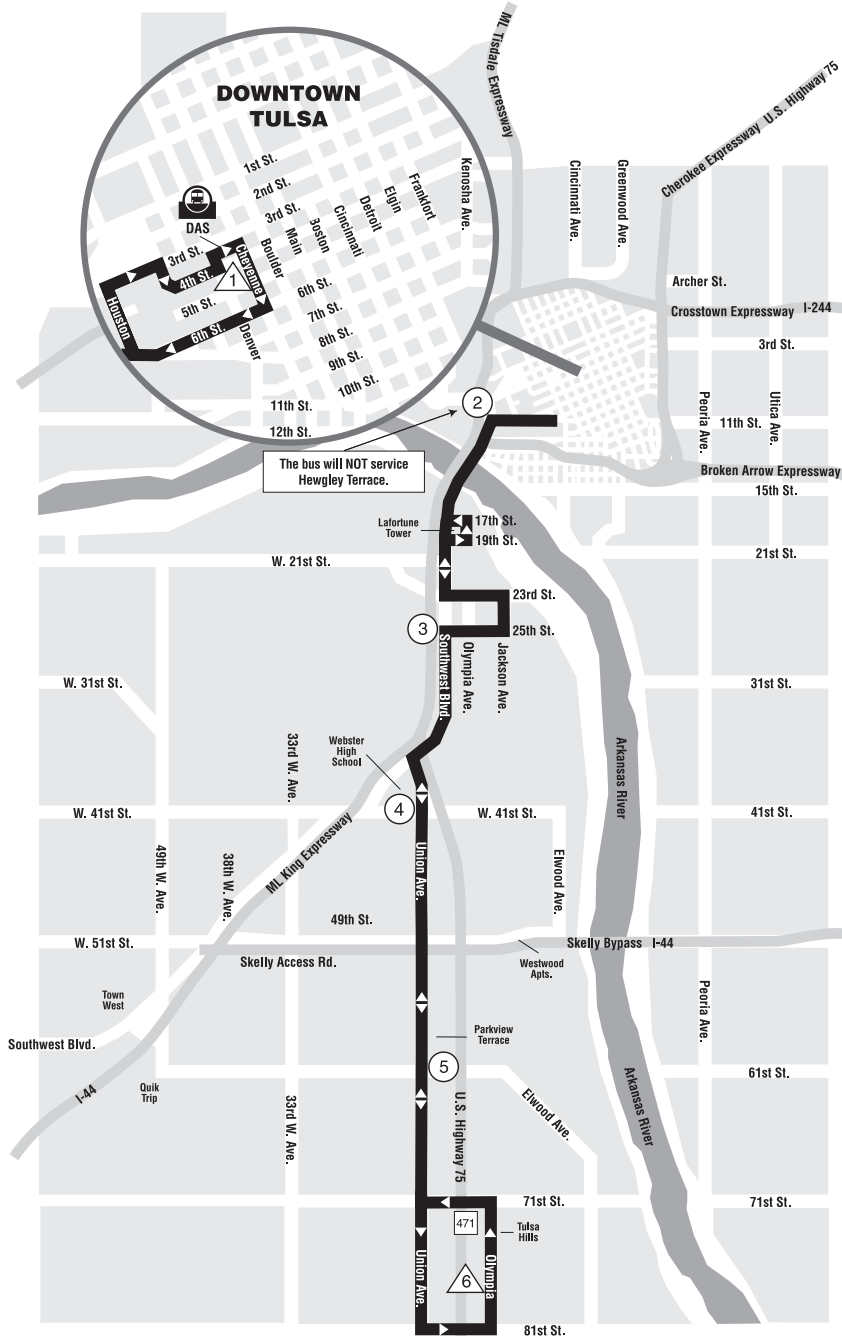

Route 117 Union/SW Blvd. - Inclement Weather Route

----- Dashed lines indicate where the bus will not service

— Gray line indicates where bus will travel during inclement weather routes