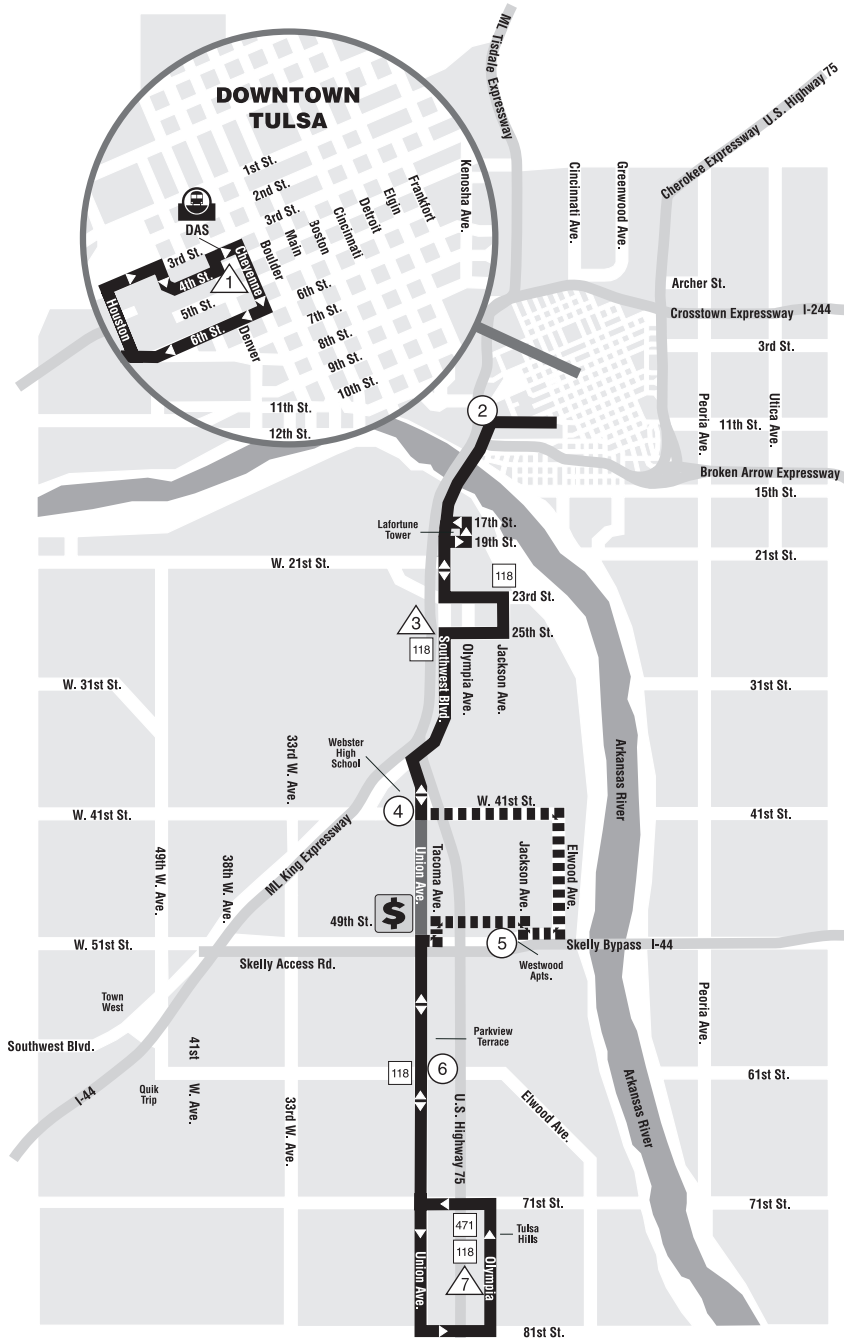

# Route 117 Union/SW Blvd. - Inclement Weather Route

Dashed lines indicate where the bus will not service  
 Gray line indicates where bus will travel during inclement weather routes