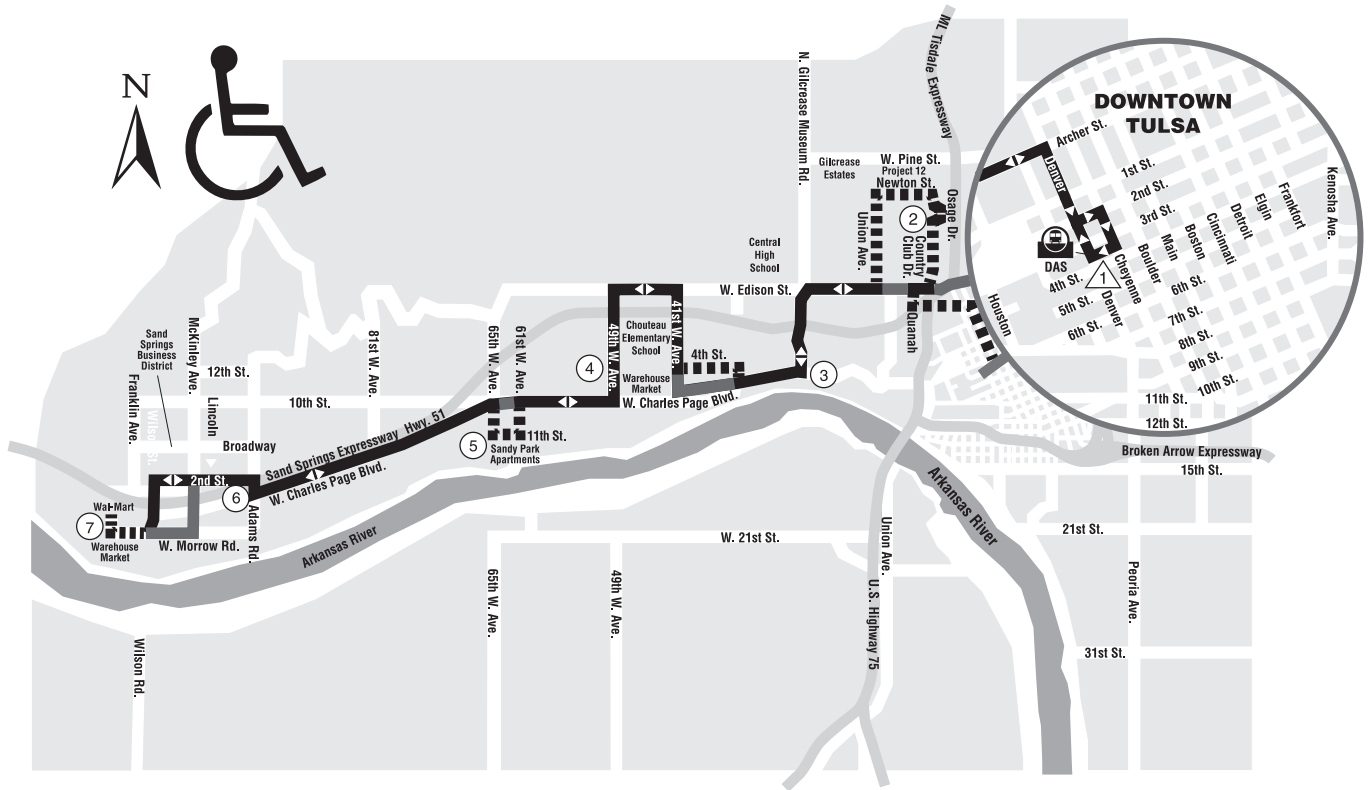

Route 114 Charles Page Blvd. - Inclement Weather Route

----- Dashed lines indicate where the bus will not service

———— Gray line indicates where bus will travel during inclement weather routes