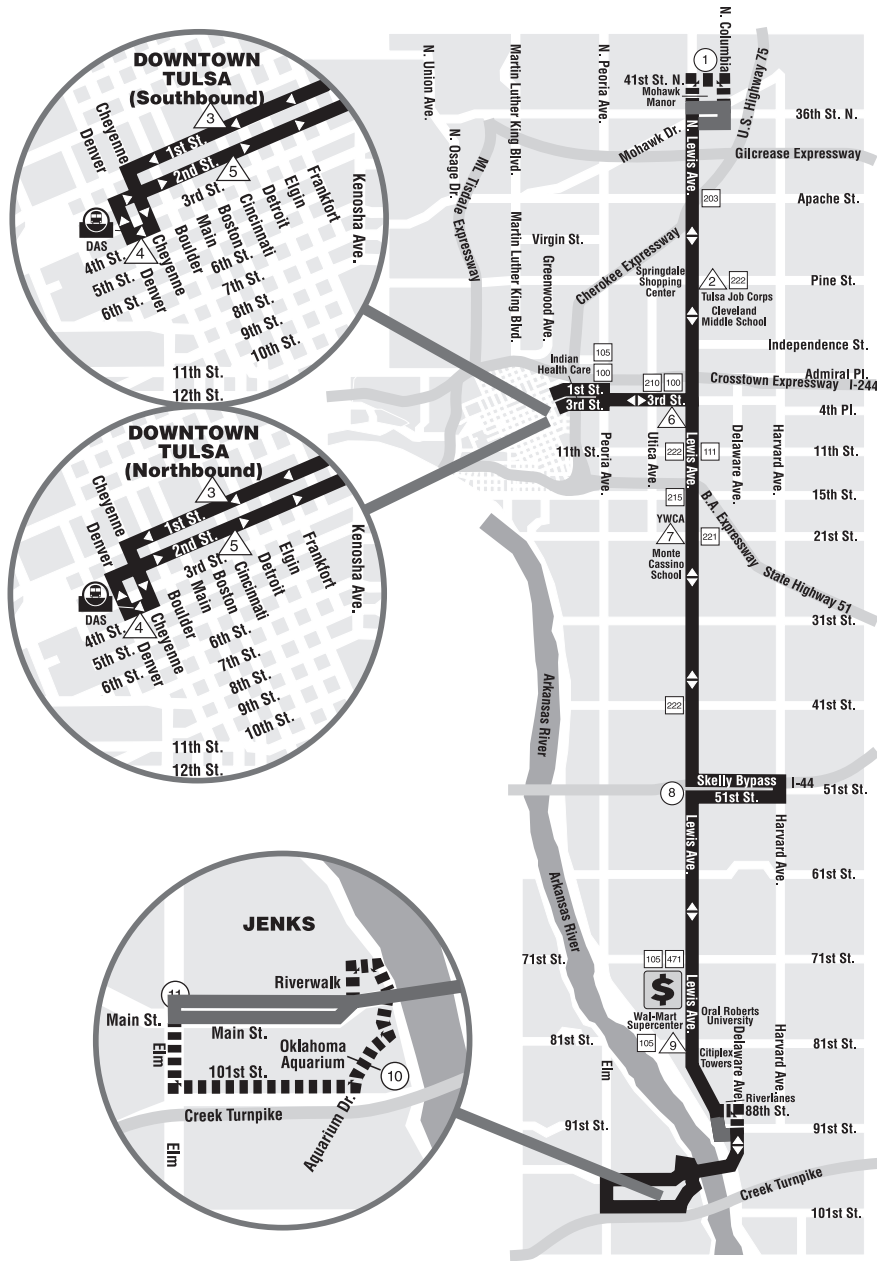

# Route 112 Lewis/Jenks - Inclement Weather Route

Dashed lines indicate where the bus will not service  
 Gray line indicates where bus will travel during inclement weather routes