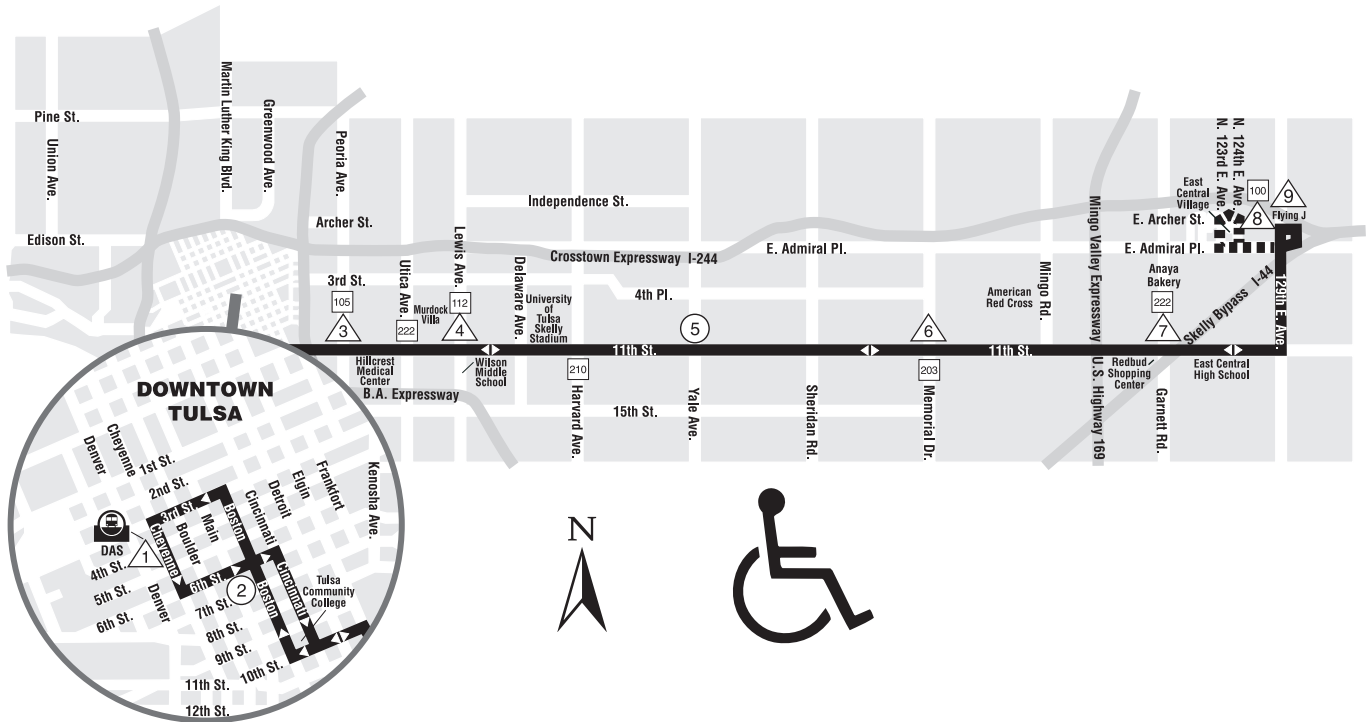

Route 111 11th Street - Inclement Weather Route

----- Dashed lines indicate where the bus will not service

— Gray line indicates where bus will travel during inclement weather routes