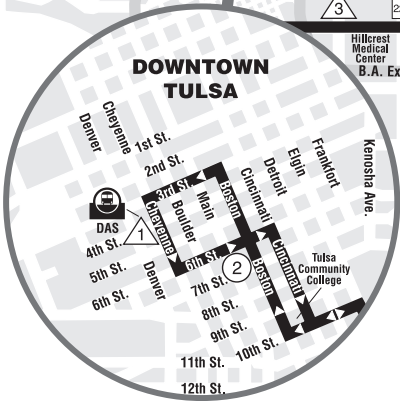

Route 111 11th Street - Inclement Weather Route

Dashed lines indicate where the bus will not service
 Gray line indicates where bus will travel during inclement weather routes