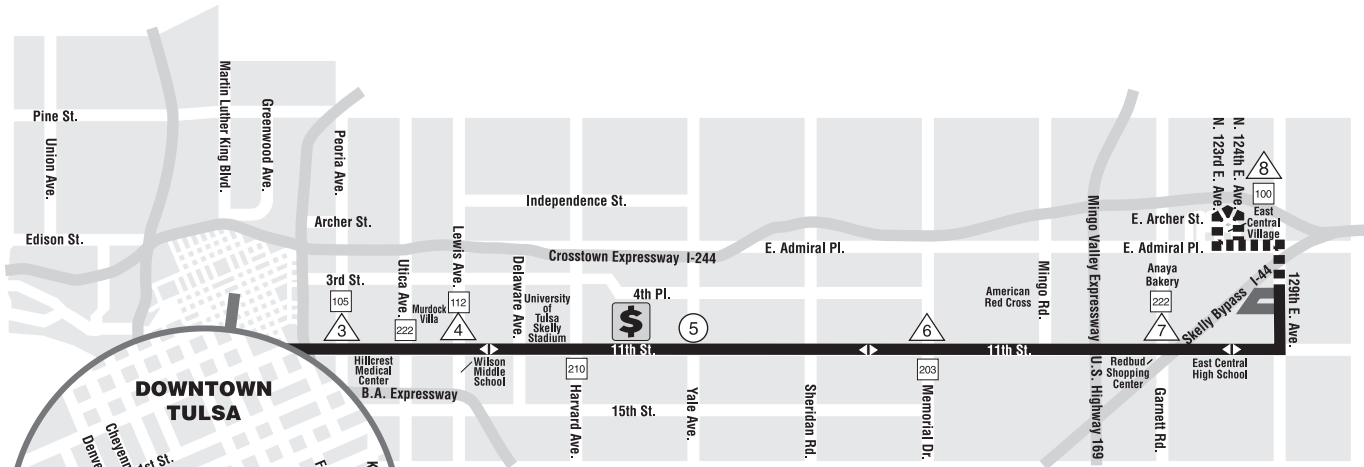

Route 111 11th Street - Inclement Weather Route

Dashed lines indicate where the bus will not service
 Gray line indicates where bus will travel during inclement weather routes