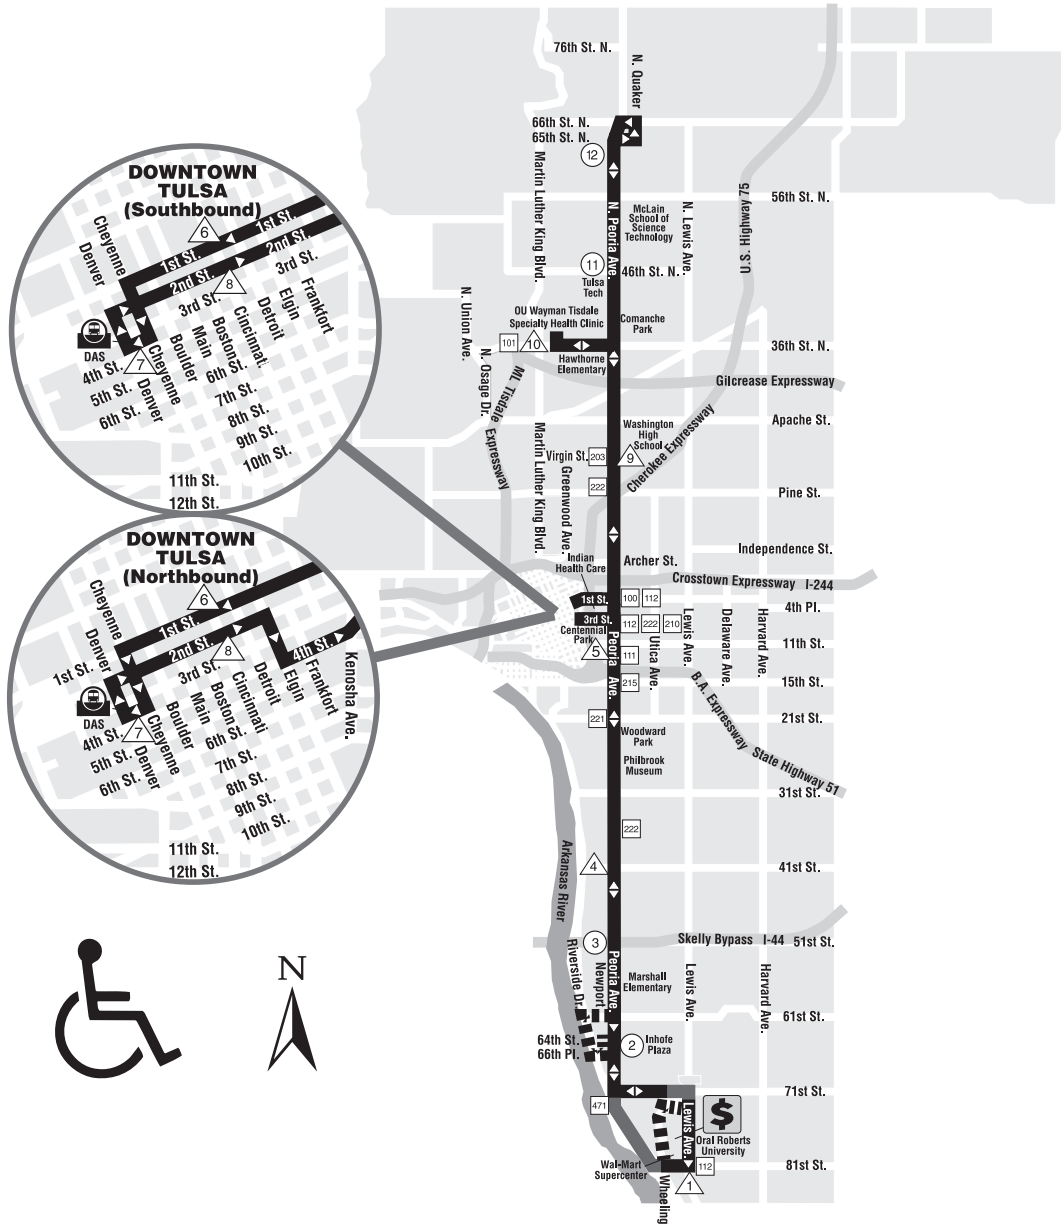

Route 105 Peoria - Inclement Weather Route

Dashed lines indicate where the bus will not service
 Gray line indicates where bus will travel during inclement weather routes