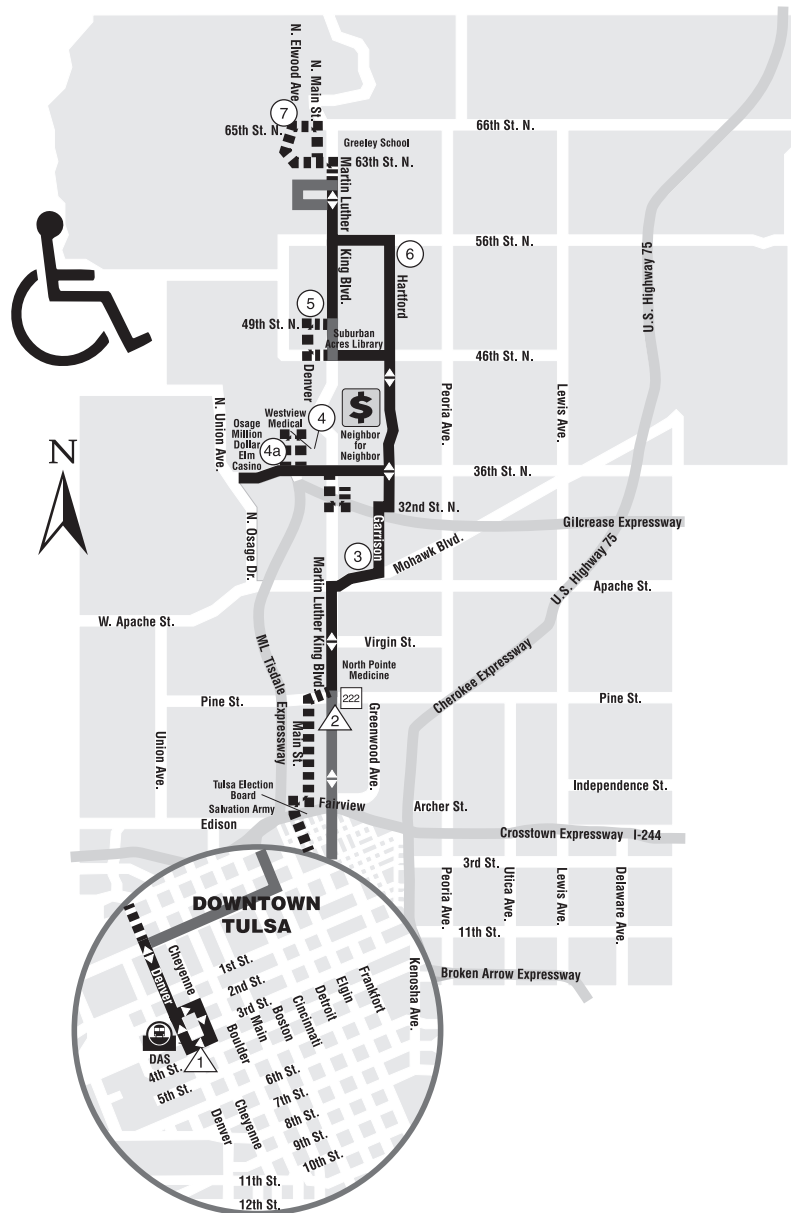

# Route 101 Suburban Acres - Inclement Weather Route

Dashed lines indicate where the bus will not service  
 Gray line indicates where bus will travel during inclement weather routes