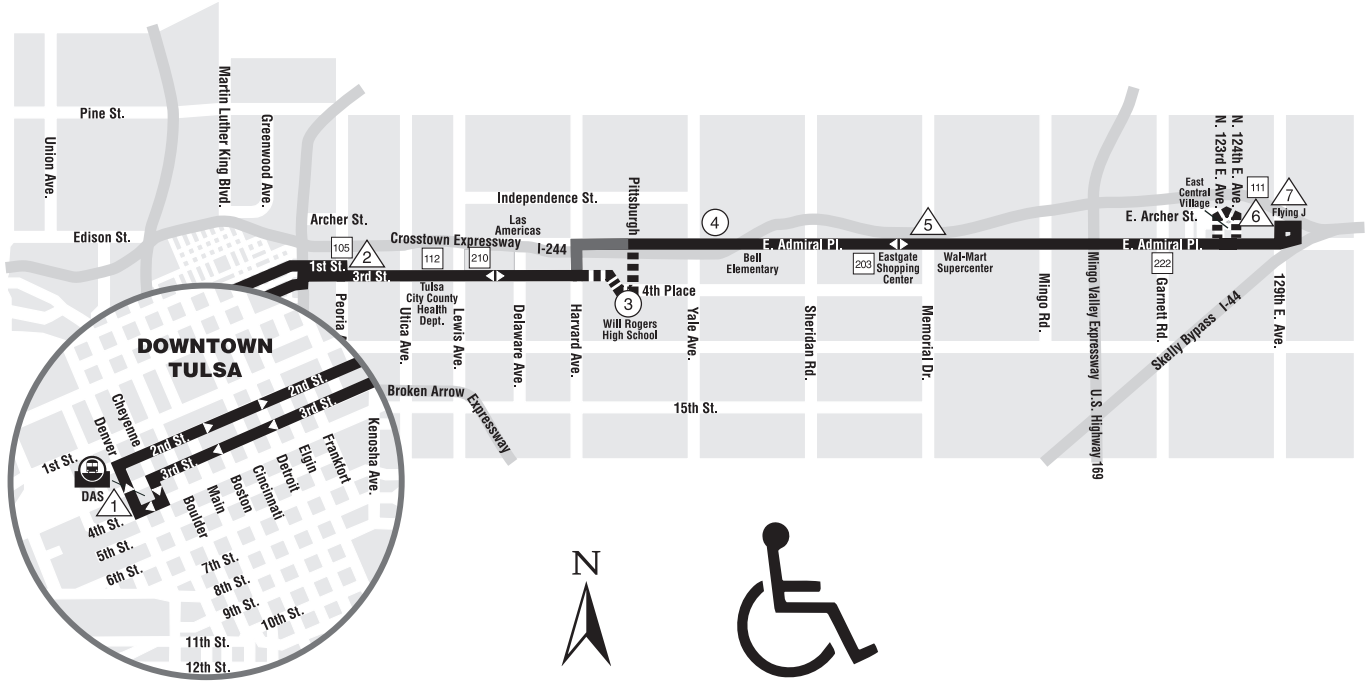

Route 100 Admiral - Inclement Weather Route

- ▬▬▬▬ Dashed lines indicate where the bus will not service
- ▬ Gray line indicates where bus will travel during inclement weather routes