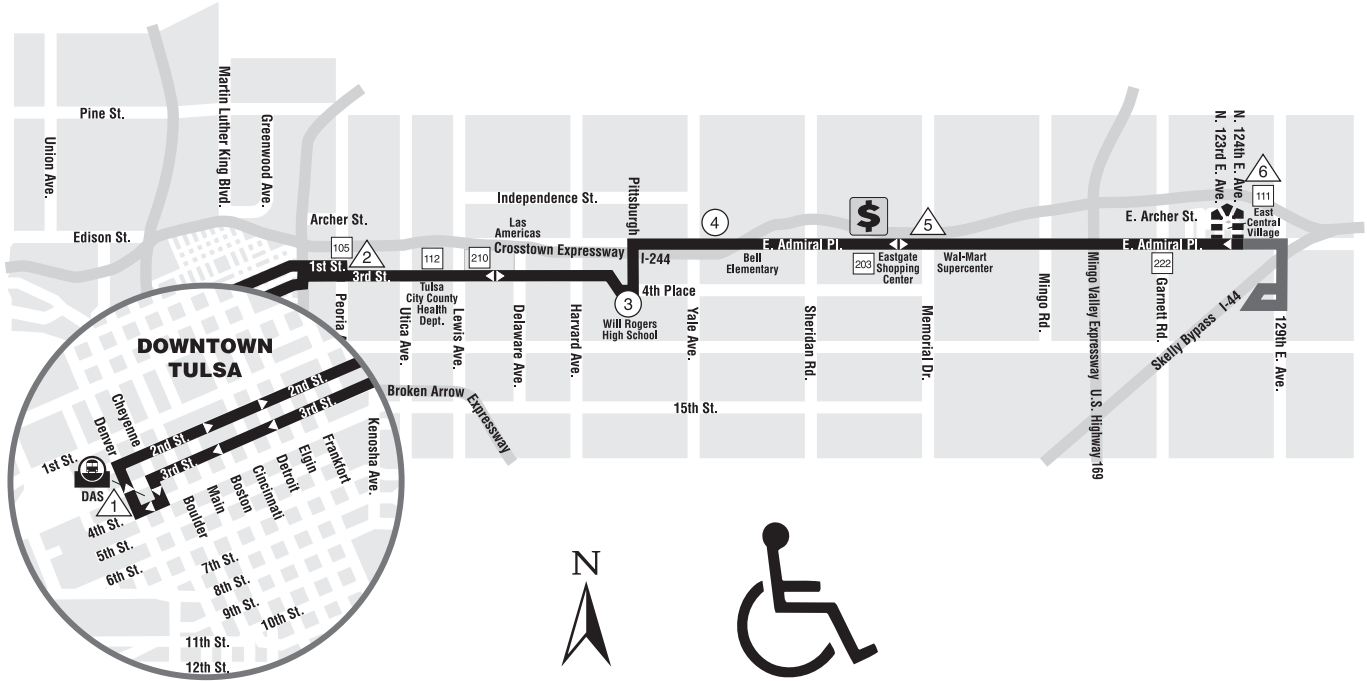

Route 100 Admiral - Inclement Weather Route

- Dashed lines indicate where the bus will not service
- Gray line indicates where bus will travel during inclement weather routes