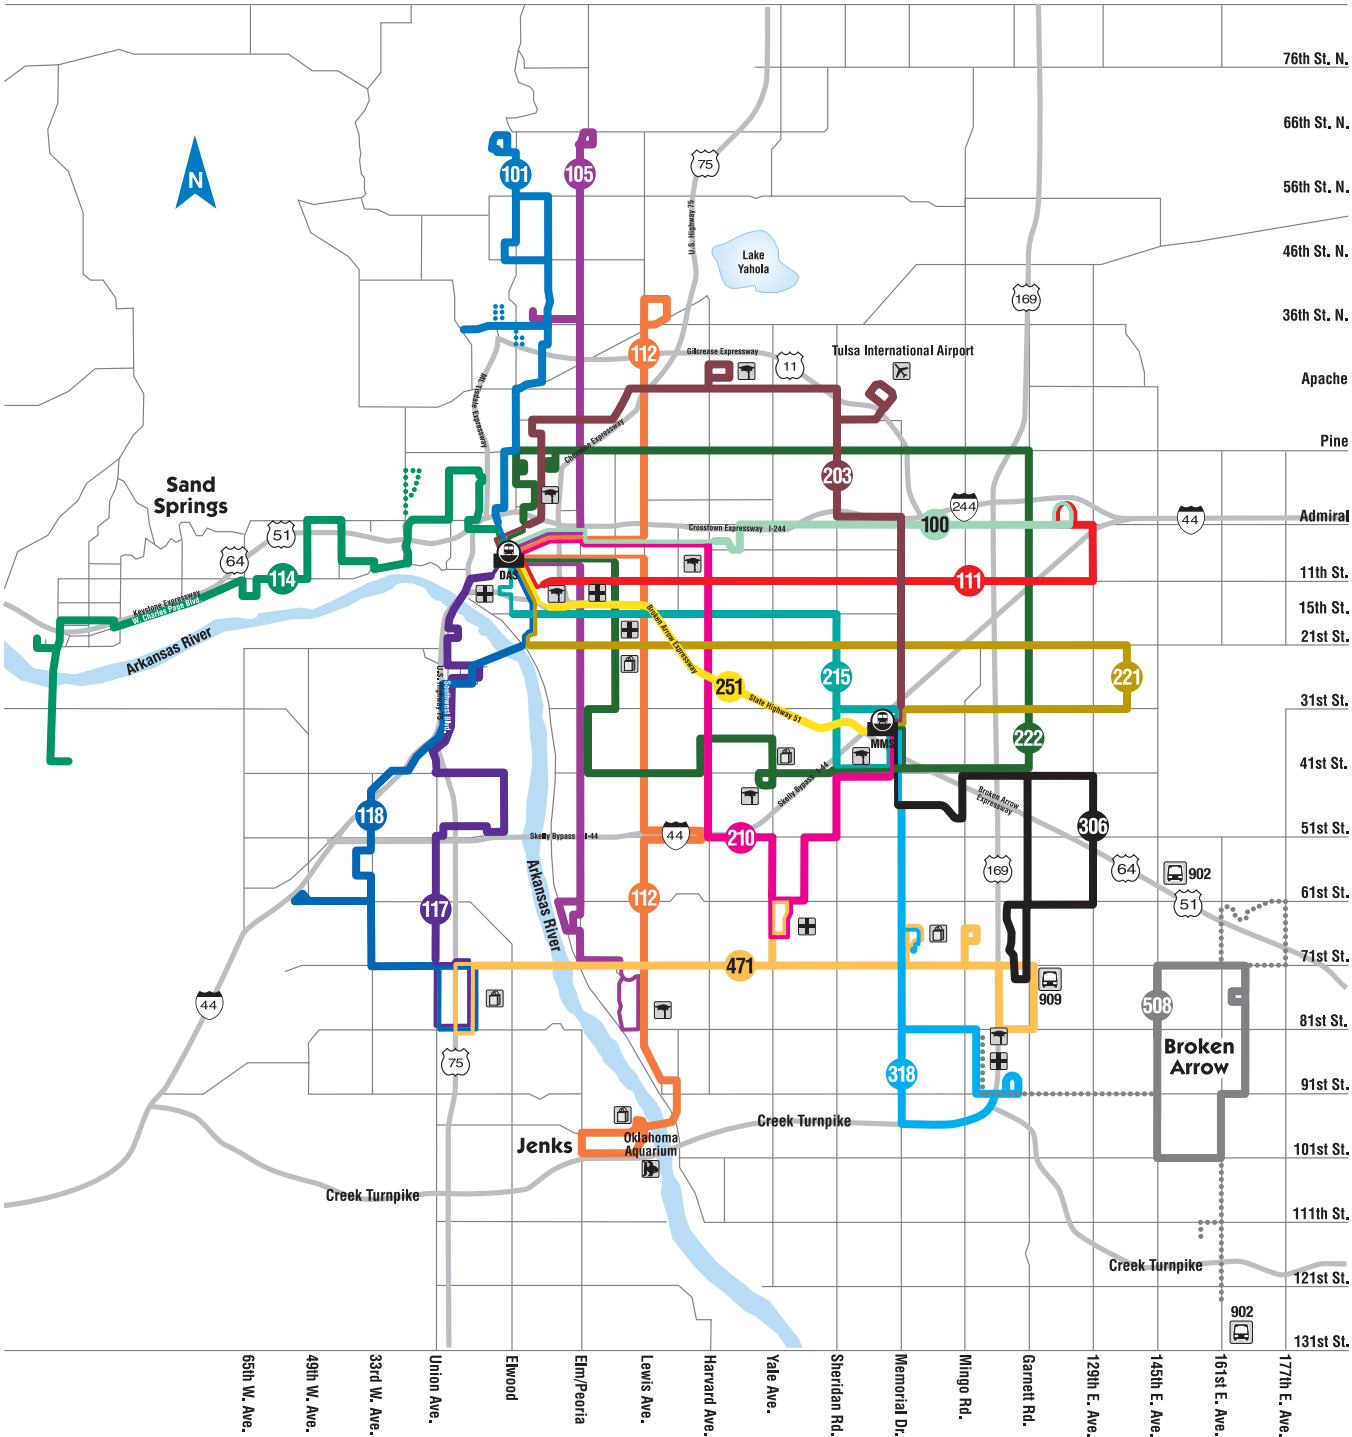

Tulsa Transit System Map

Route & Schedule Information 582-2100

For information on Express Routes and Park & Ride locations, see Routes 902 and 909.

Route Listing

- | | | |
|---------------------------------|----------------------------|----------------------------|
| 100 - Admiral | 117 - Union/SW Blvd. | 222 - Pine/41st Street |
| 101 - Suburban Acres | 118 - 33rd West Ave. | 251 - Fast Track |
| 105 - Peoria | 203 - Airport | 306 - Southeast Industrial |
| 111 - 11th Street | 210 - Harvard | 318 - Memorial |
| 112 - Lewis/Jenks | 215 - 15th Street | 471 - 71st Street |
| 114 - Charles Page/Sand Springs | 221 - 21st Street/Eastgate | 508 - B.A. Connection |

- | | | | | | | |
|-----------|----------|--------------------|-------|-------------|---------------------|--------------------------|
| Hospitals | Airports | University-College | Malls | Park & Ride | Denver Ave. Station | Memorial Midtown Station |
| | | | | | | |

All Routes are Wheelchair Accessible

Note: See individual route maps for detailed routing information.