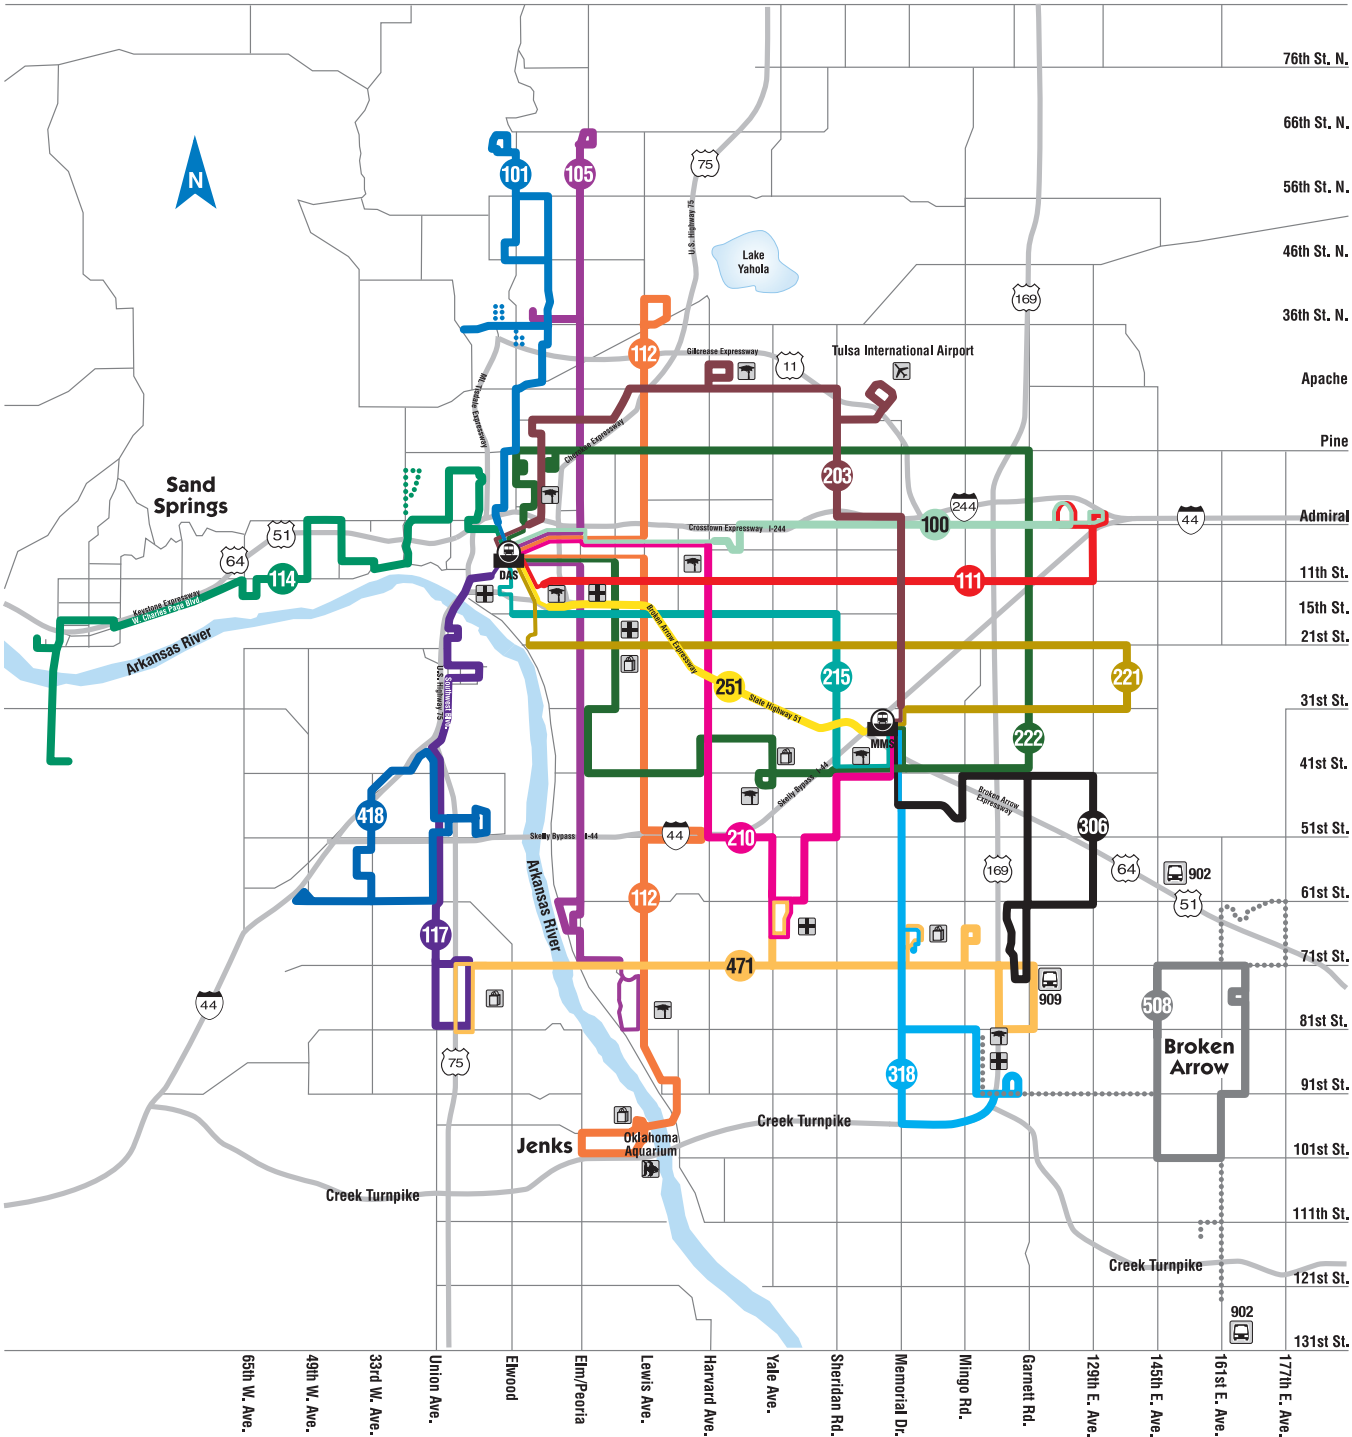

Tulsa Transit System Map

Route & Schedule Information 582-2100

For information on Express Routes and Park & Ride locations, see Routes 902 and 909.

Route Listing - April 2017

- | | | |
|---------------------------------|----------------------------|----------------------------|
| 100 - Admiral | 117 - Union/SW Blvd. | 251 - Fast Track |
| 101 - Suburban Acres | 203 - Airport | 306 - Southeast Industrial |
| 105 - Peoria | 210 - Harvard | 318 - Memorial |
| 111 - 11th Street | 215 - 15th Street | 418 - West Connector Loop |
| 112 - Lewis/Jenks | 221 - 21st Street/Eastgate | 471 - 71st Street |
| 114 - Charles Page/Sand Springs | 222 - Pine/41st Street | 508 - B.A. Connection |

- | | | | | | | |
|-----------|----------|--------------------|-------|-------------|---------------------|--------------------------|
| Hospitals | Airports | University-College | Malls | Park & Ride | Denver Ave. Station | Memorial Midtown Station |
| | | | | | | |

All Routes are Wheelchair Accessible

Note: See individual route maps for detailed routing information.