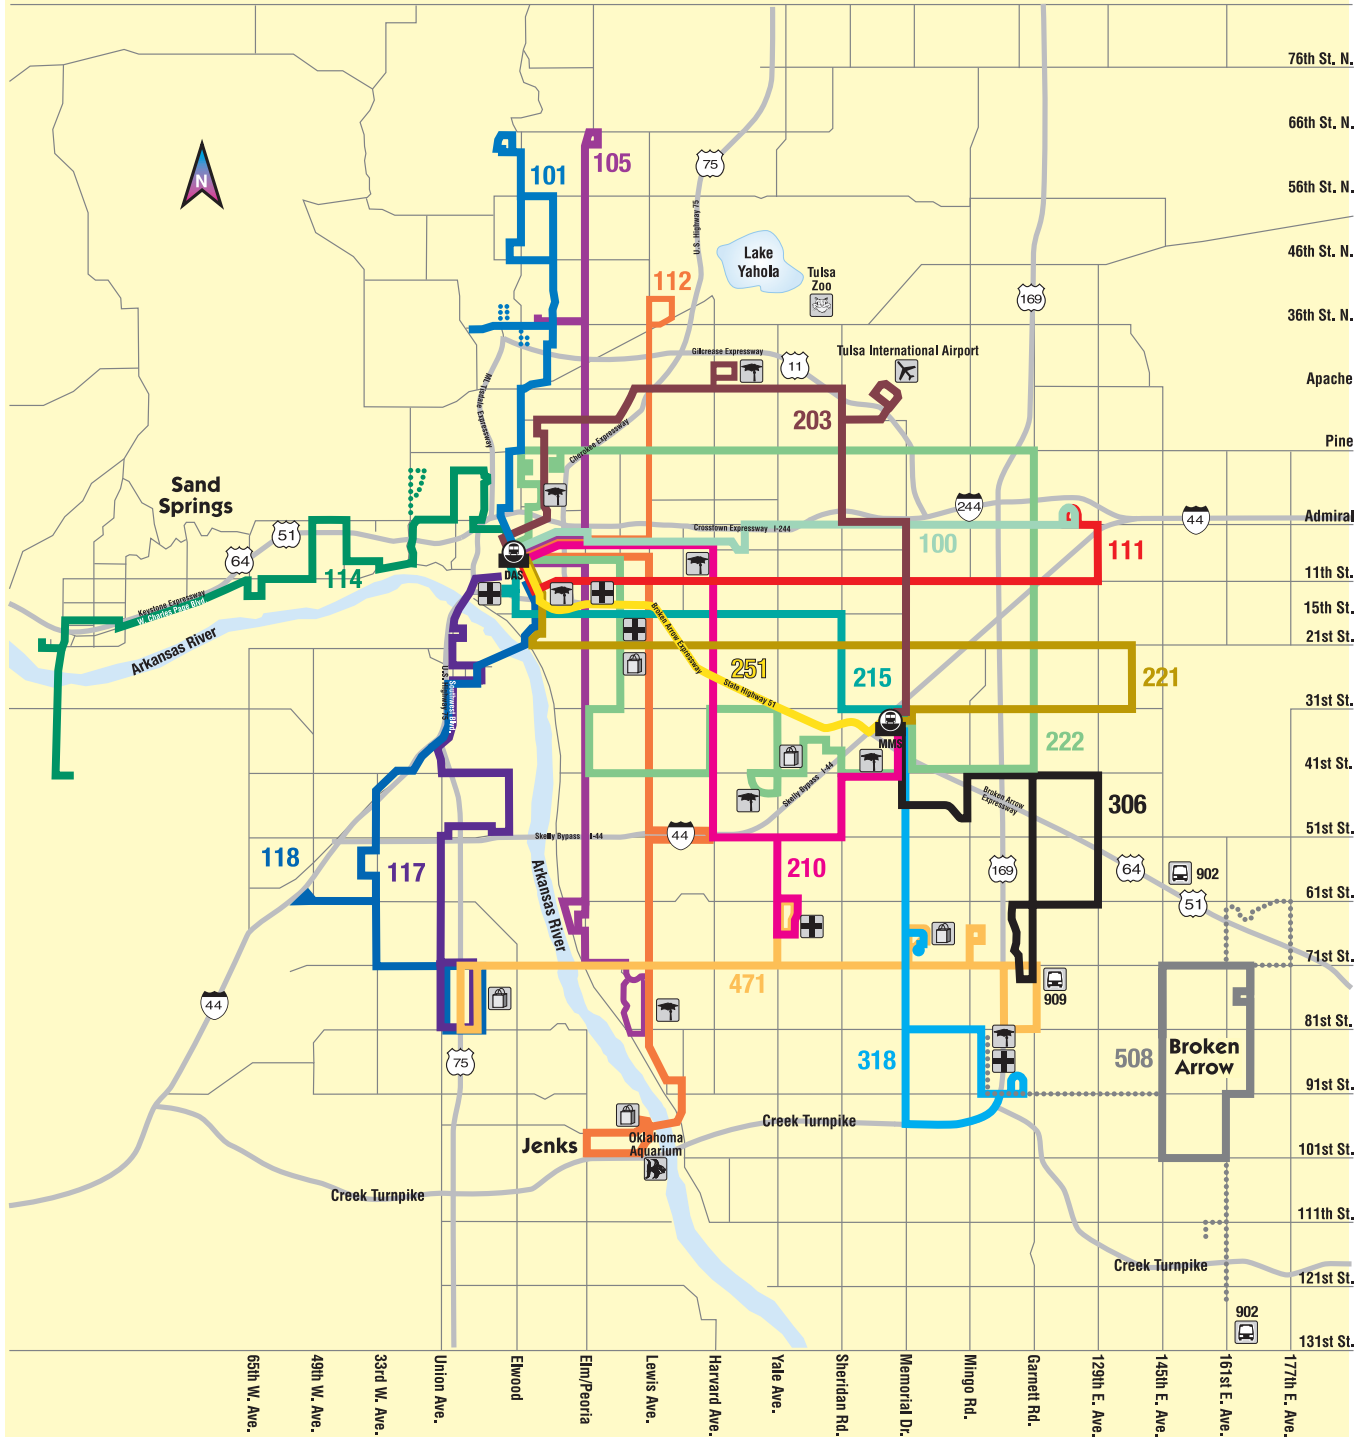

Tulsa Transit System Map

TULSA TRANSIT

www.tulsatransit.org

Route & Schedule Information 582-2100

For information on Express Routes and Park & Ride locations, see Routes 902 and 909.

Route Listing

- | | | |
|---------------------------------|----------------------------|----------------------------|
| 100 - Admiral | 117 - Union/SW Blvd. | 222 - Pine/41st Street |
| 101 - Suburban Acres | 118 - 33rd West Ave. | 251 - Fast Track |
| 105 - Peoria | 203 - Airport | 306 - Southeast Industrial |
| 111 - 11th Street | 210 - Harvard | 318 - Memorial |
| 112 - Lewis/Jenks | 215 - 15th Street | 471 - 71st Street |
| 114 - Charles Page/Sand Springs | 221 - 21st Street/Eastgate | 508 - B.A. Connection |

- | | | | | | | |
|---------------|--------------|------------------------|-----------|-----------------|-------------------------|------------------------------|
| Hospitals
 | Airports
 | University-College
 | Malls
 | Park & Ride
 | Denver Ave. Station
 | Memorial Midtown Station
 |
|---------------|--------------|------------------------|-----------|-----------------|-------------------------|------------------------------|

All Routes are Wheelchair Accessible

Note: See individual route maps for detailed routing information.