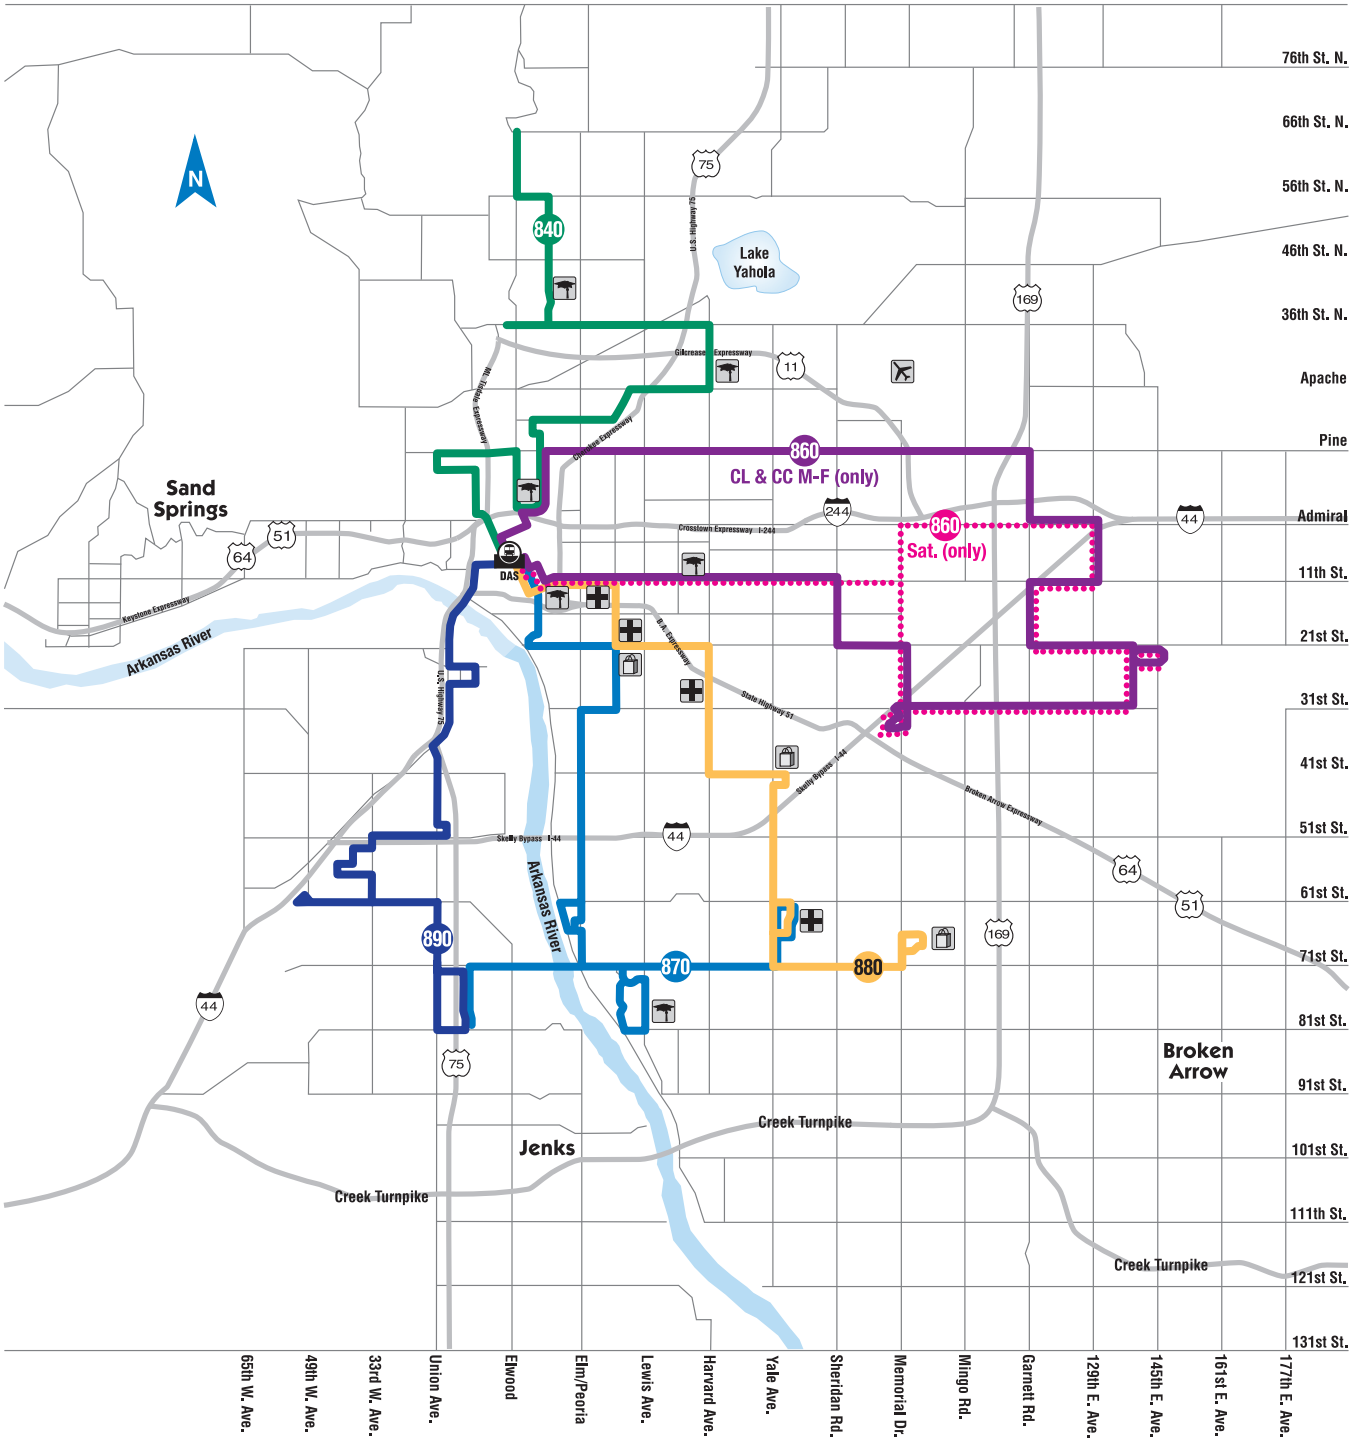

Tulsa Transit Nightline Service

www.tulsatransit.org

Route & Schedule Information 582-2100

Route Listing for Nightline Service

- 840 - North Nightline
- 860 - East Nightline M-F (only)
- 860 - East Nightline Sat. (only)
- 870 - South Nightline
- 880 - Southeast Nightline
- 890 - West Nightline

Hospitals	Airports	University-College	Malls	Park & Ride	Denver Ave. Station	Memorial Midtown Station
All Routes are Wheelchair Accessible						

Note: See individual route maps for detailed routing information.