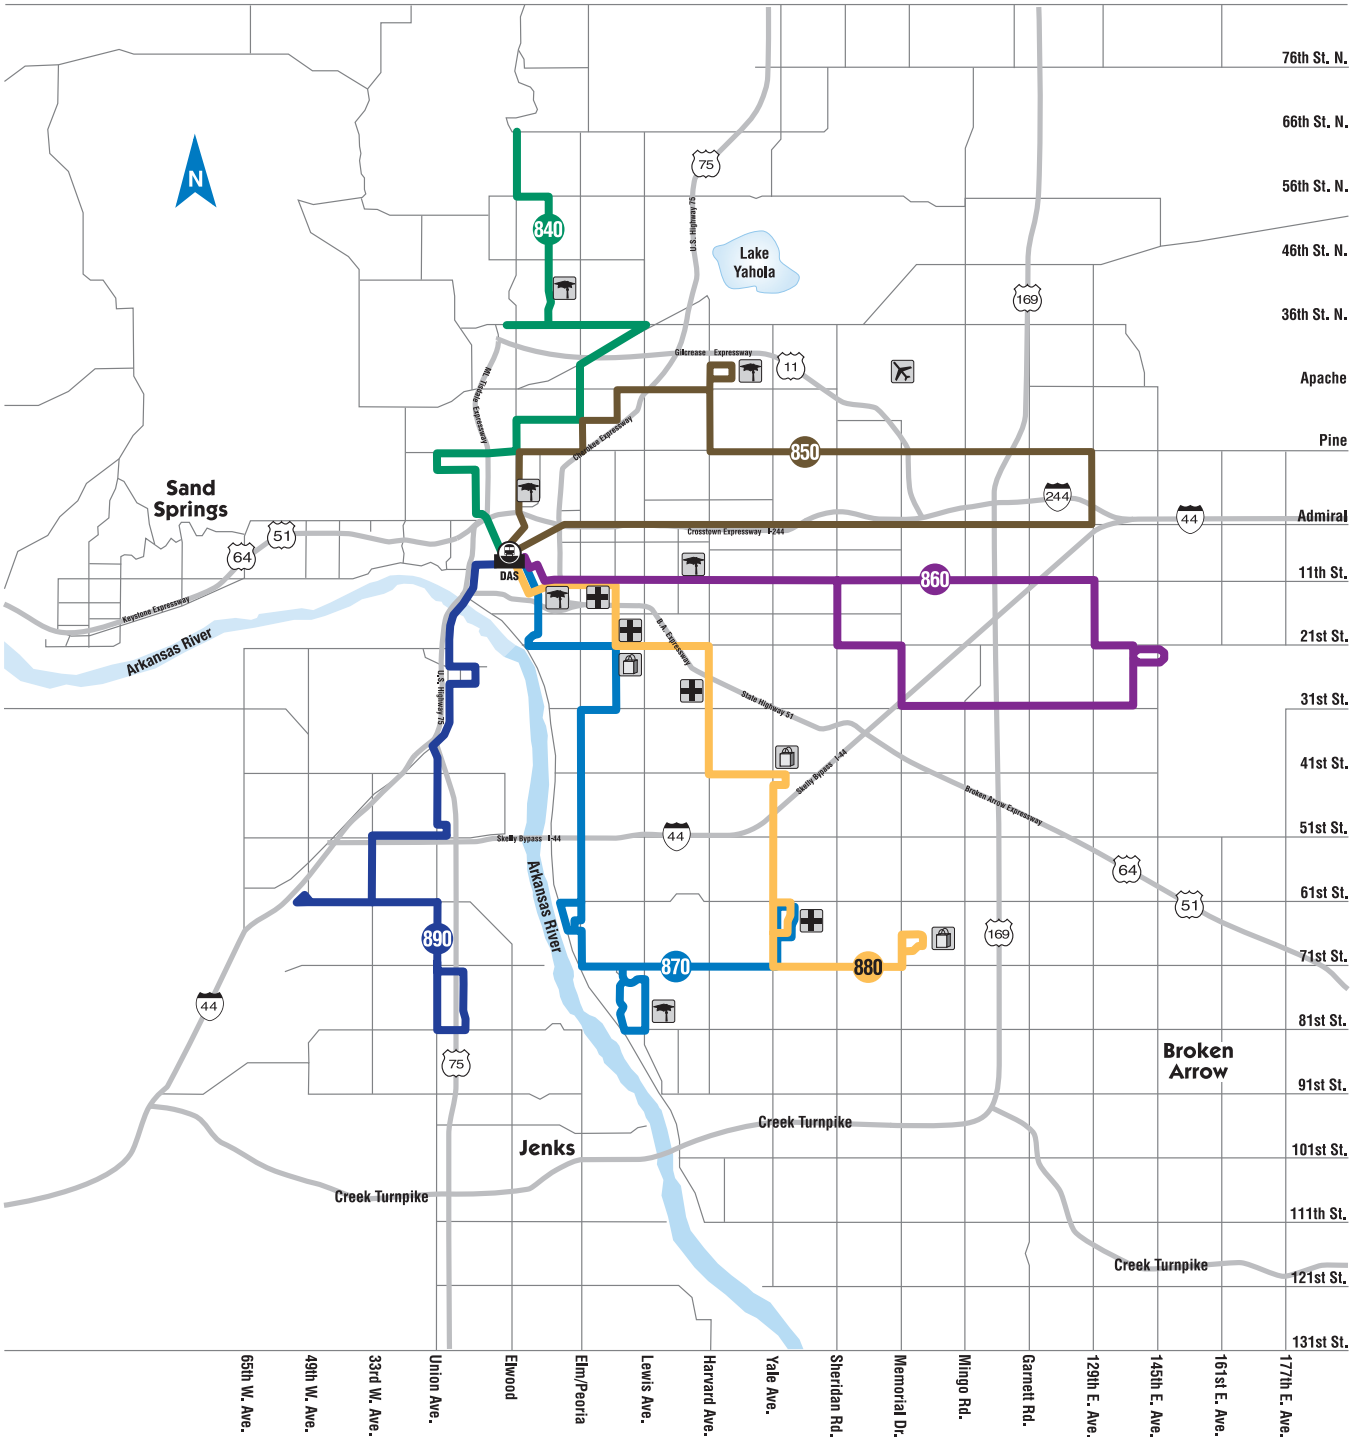

Tulsa Transit Nightline Service

Route & Schedule Information 582-2100

Route Listing for Nightline Service - April 2017

- 840** - North Nightline
- 870** - South Nightline
- 850** - Northeast Nightline
- 880** - Southeast Nightline
- 860** - East Nightline
- 890** - West Nightline

Hospitals	Airports	University-College	Malls	Park & Ride	Denver Ave. Station	Memorial Midtown Station
All Routes are Wheelchair Accessible						

Note: See individual route maps for detailed routing information.