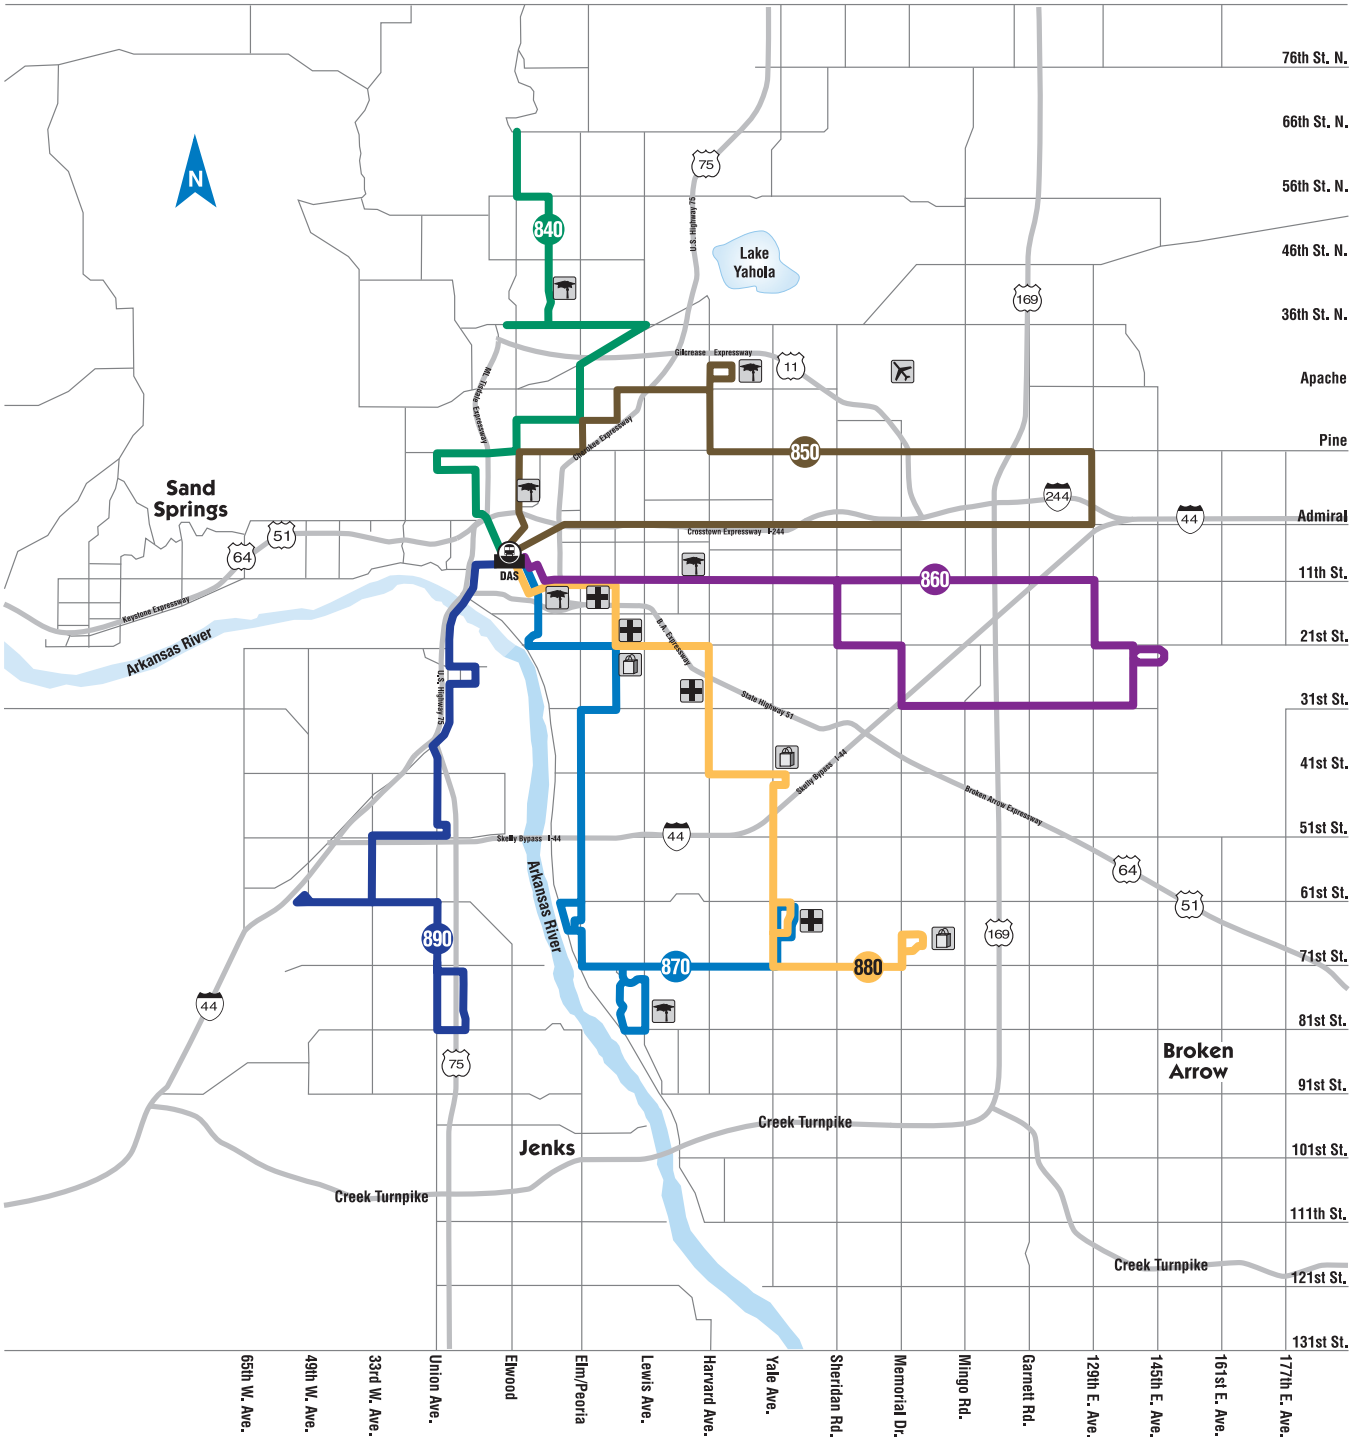

Tulsa Transit Nightline Service

Route & Schedule Information 582-2100

Route Listing for Nightline Service - April 2017

- 840 - North Nightline
- 870 - South Nightline
- 850 - Northeast Nightline
- 880 - Southeast Nightline
- 860 - East Nightline
- 890 - West Nightline

Hospitals	Airports	University-College	Malls	Park & Ride	Denver Ave. Station	Memorial Midtown Station
All Routes are Wheelchair Accessible						

Note: See individual route maps for detailed routing information.