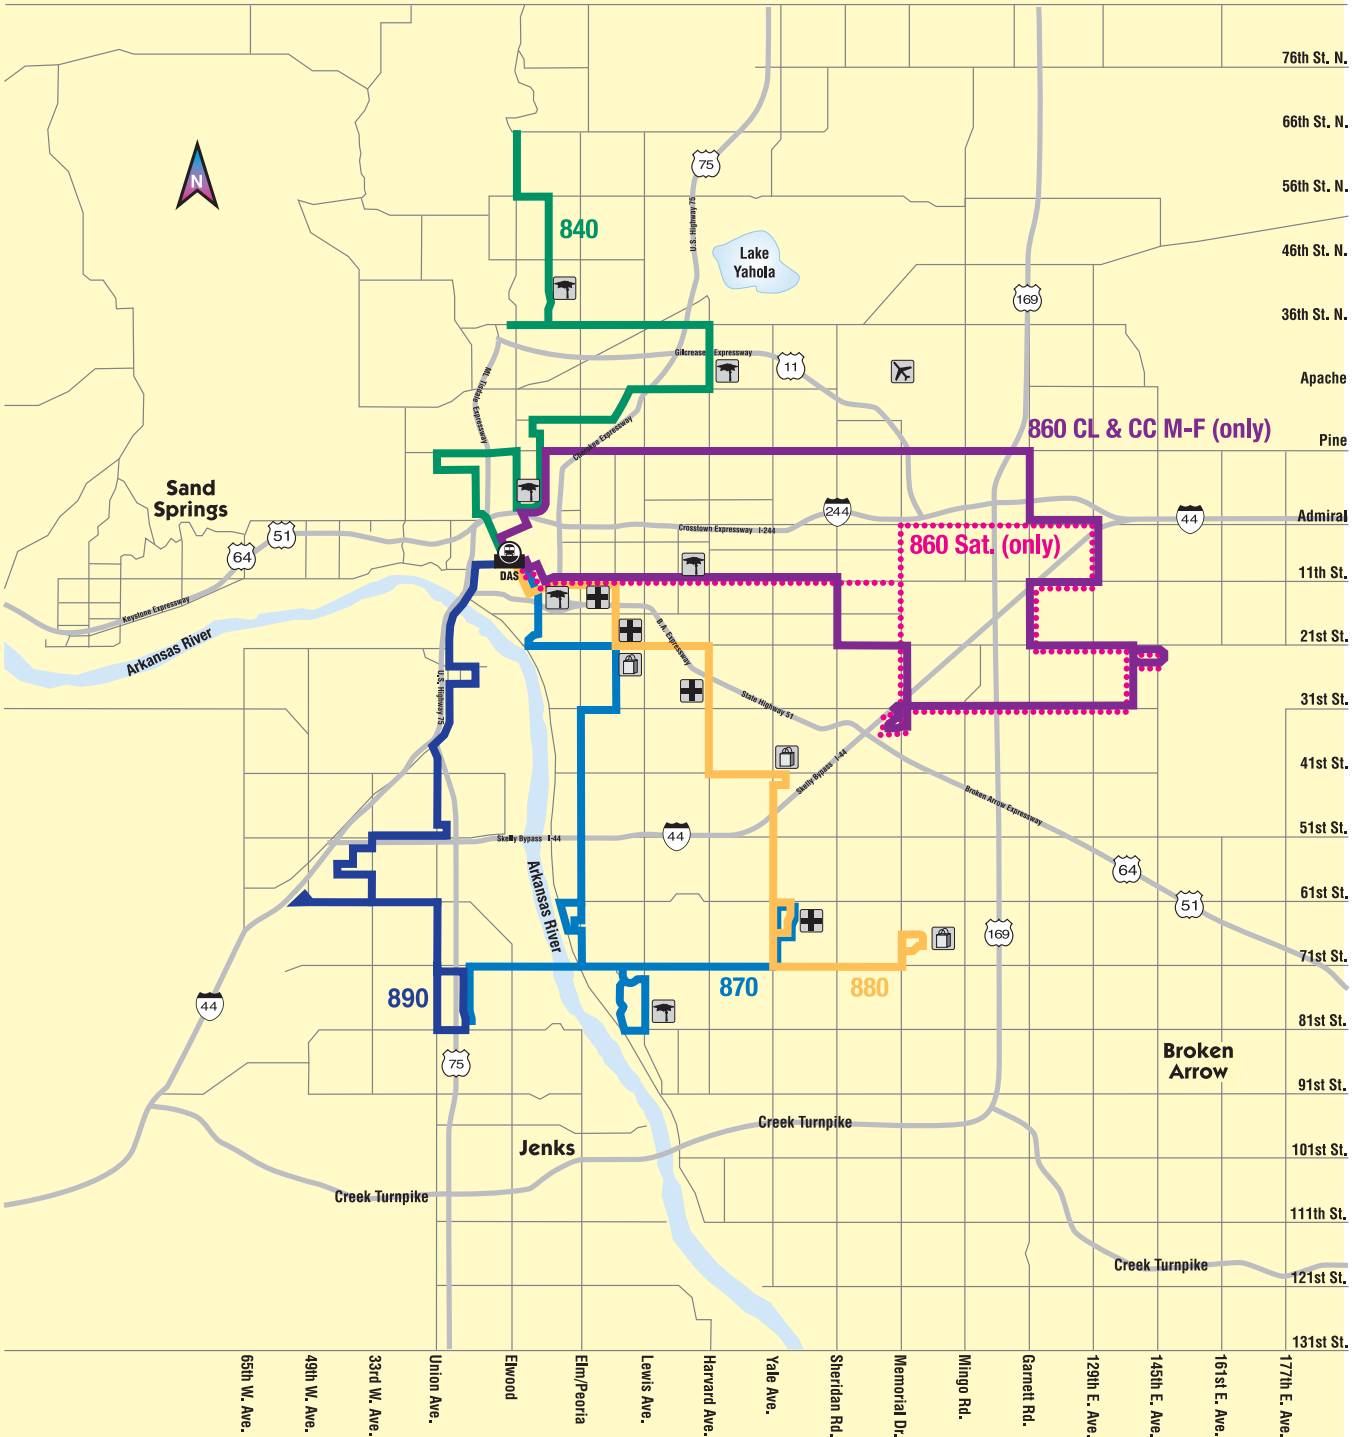

# Tulsa Transit Nightline Service

**TULSA TRANSIT**

[www.tulsatransit.org](http://www.tulsatransit.org)

Route & Schedule Information 582-2100

## Route Listing for Nightline Service

- 840 - North Nightline
- 860 - East Nightline M-F (only)
- 860 - East Nightline Sat. (only)
- 870 - South Nightline
- 880 - Southeast Nightline
- 890 - West Nightline

Hospitals

Airports

University-College

Malls

Park & Ride

Denver Ave. Station

Memorial Midtown Station

All Routes are Wheelchair Accessible

Note: See individual route maps for detailed routing information.