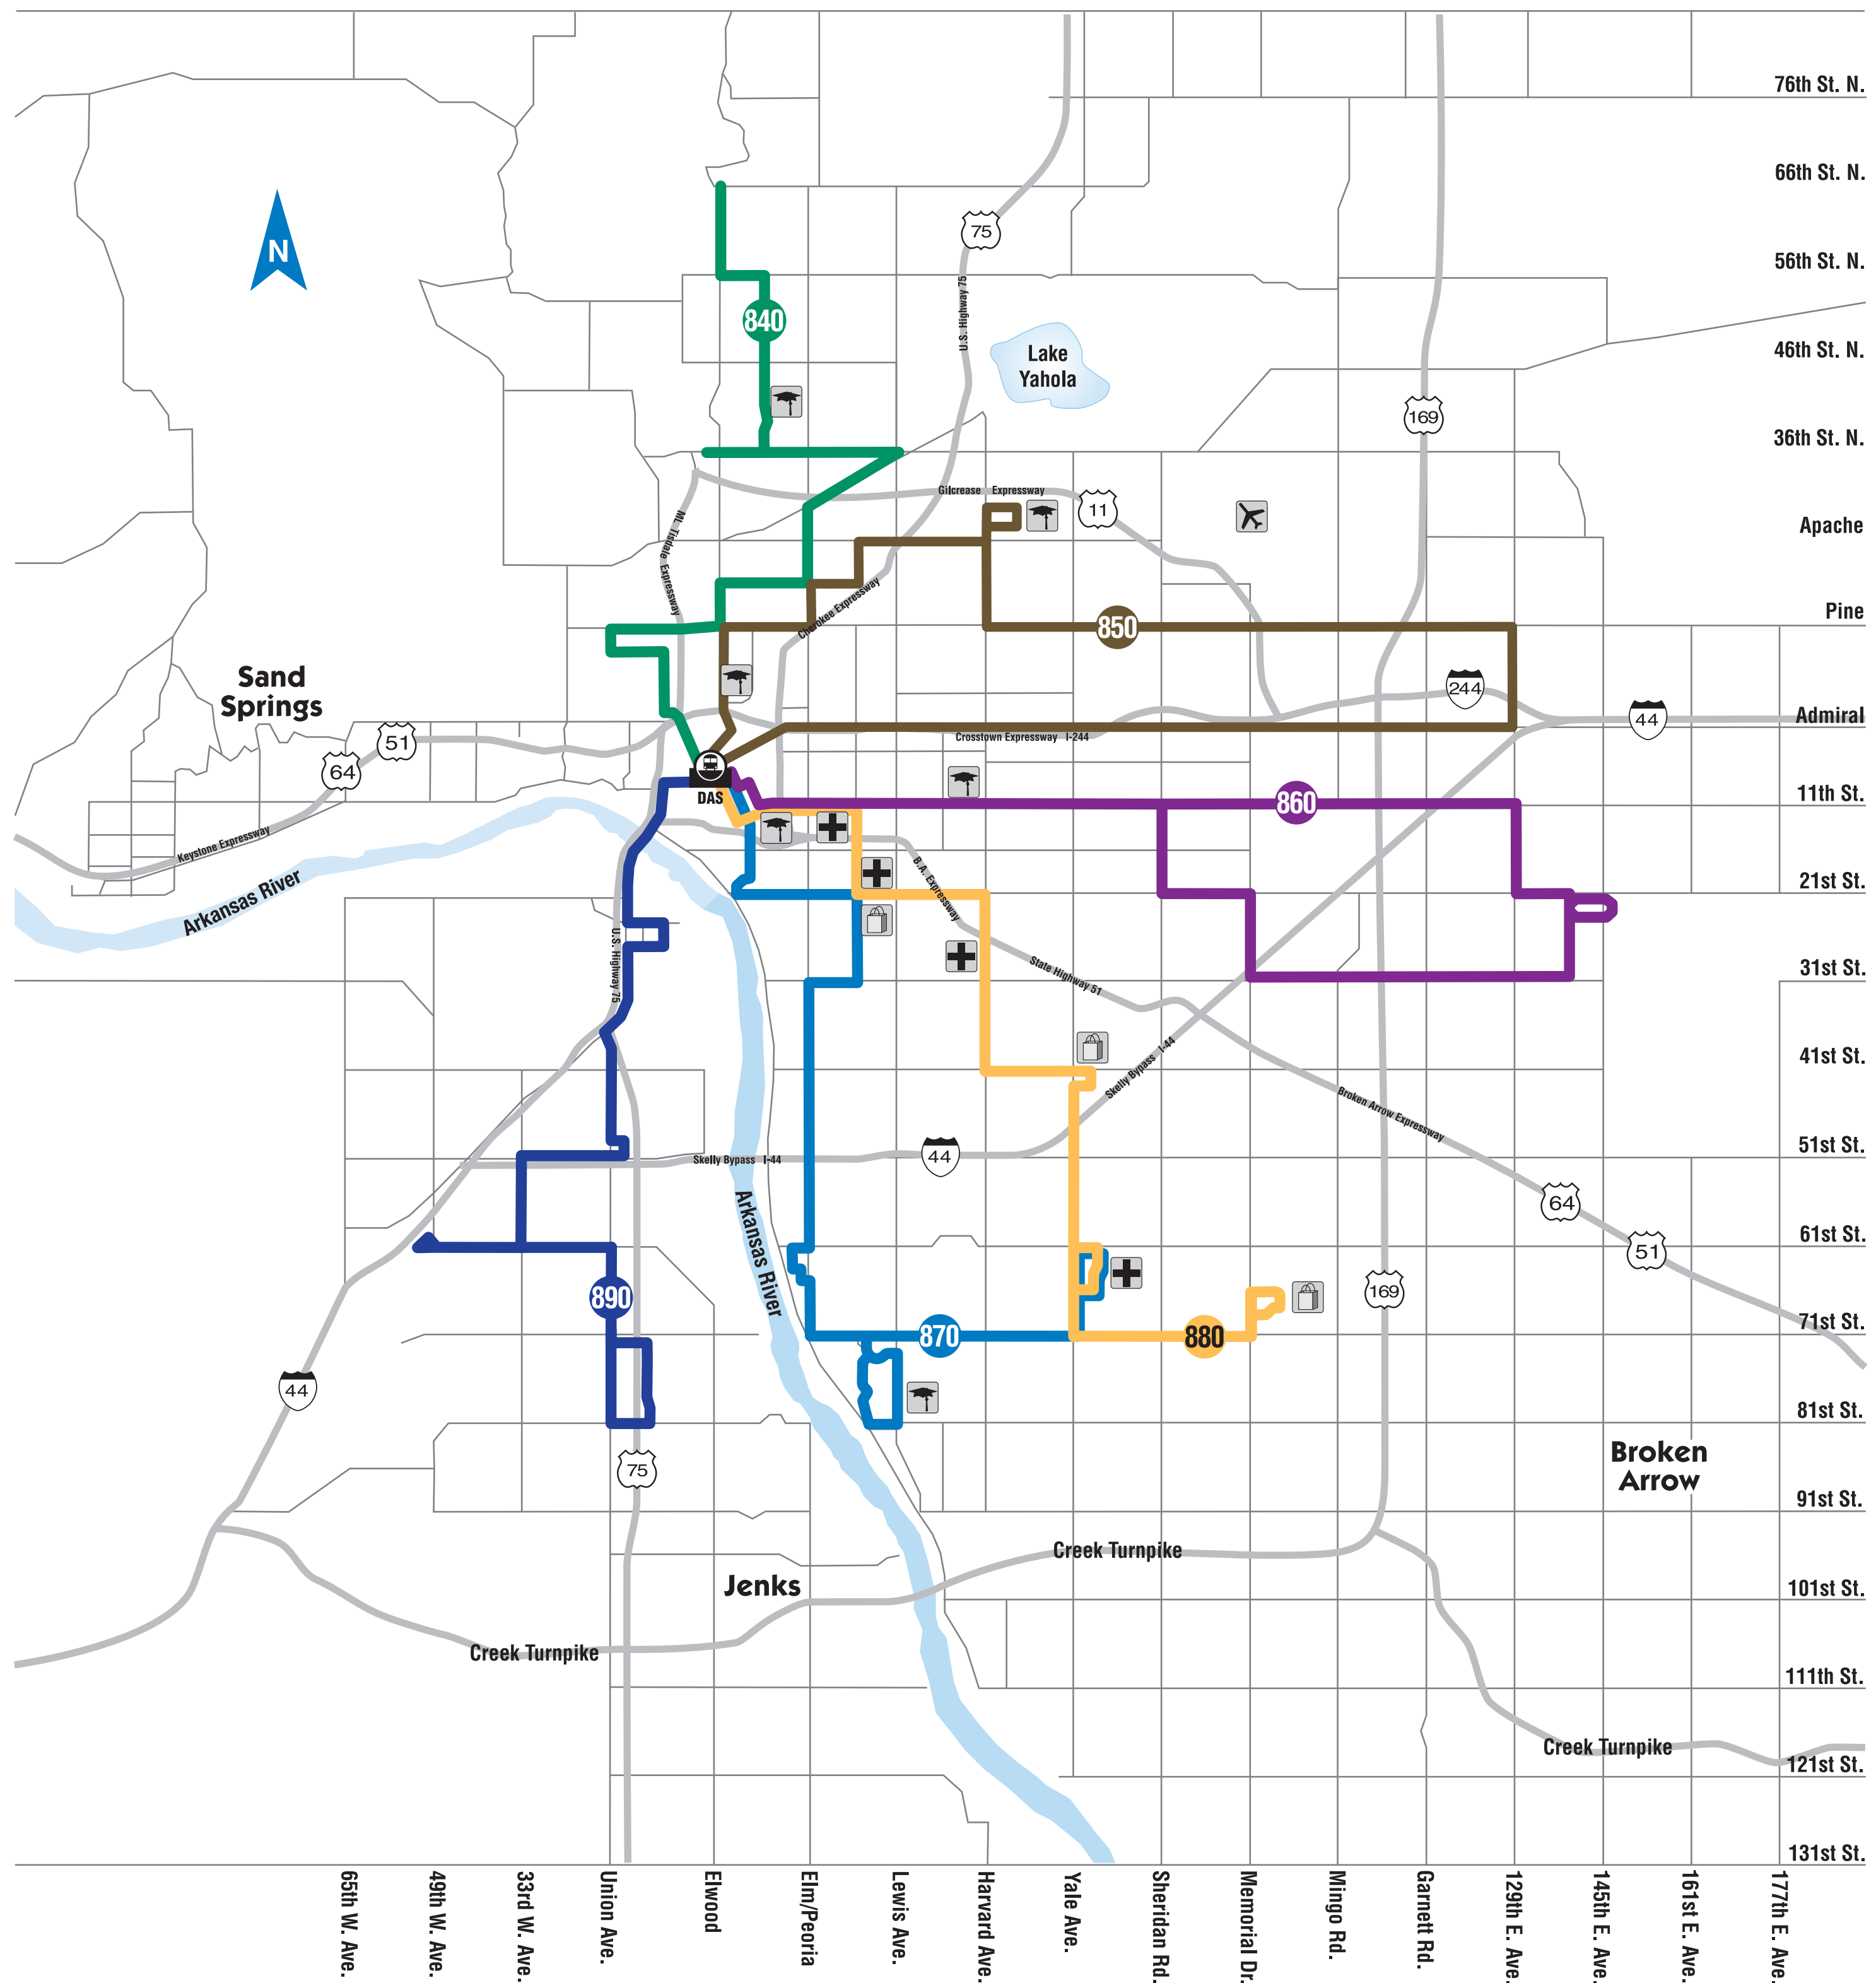

Tulsa Transit Nightline & Sunday Service

www.tulsatransit.org
Route & Schedule Information 582-2100

Route Listing for Nightline & Sunday Service

- 840 - North
- 850 - Northeast
- 860 - East
- 870 - South
- 880 - Southeast
- 890 - West

Hospitals	Airports	University-College	Malls	Park & Ride	Denver Ave. Station	Memorial Midtown Station

All Routes are Wheelchair Accessible

Note: See individual route maps for detailed routing information.