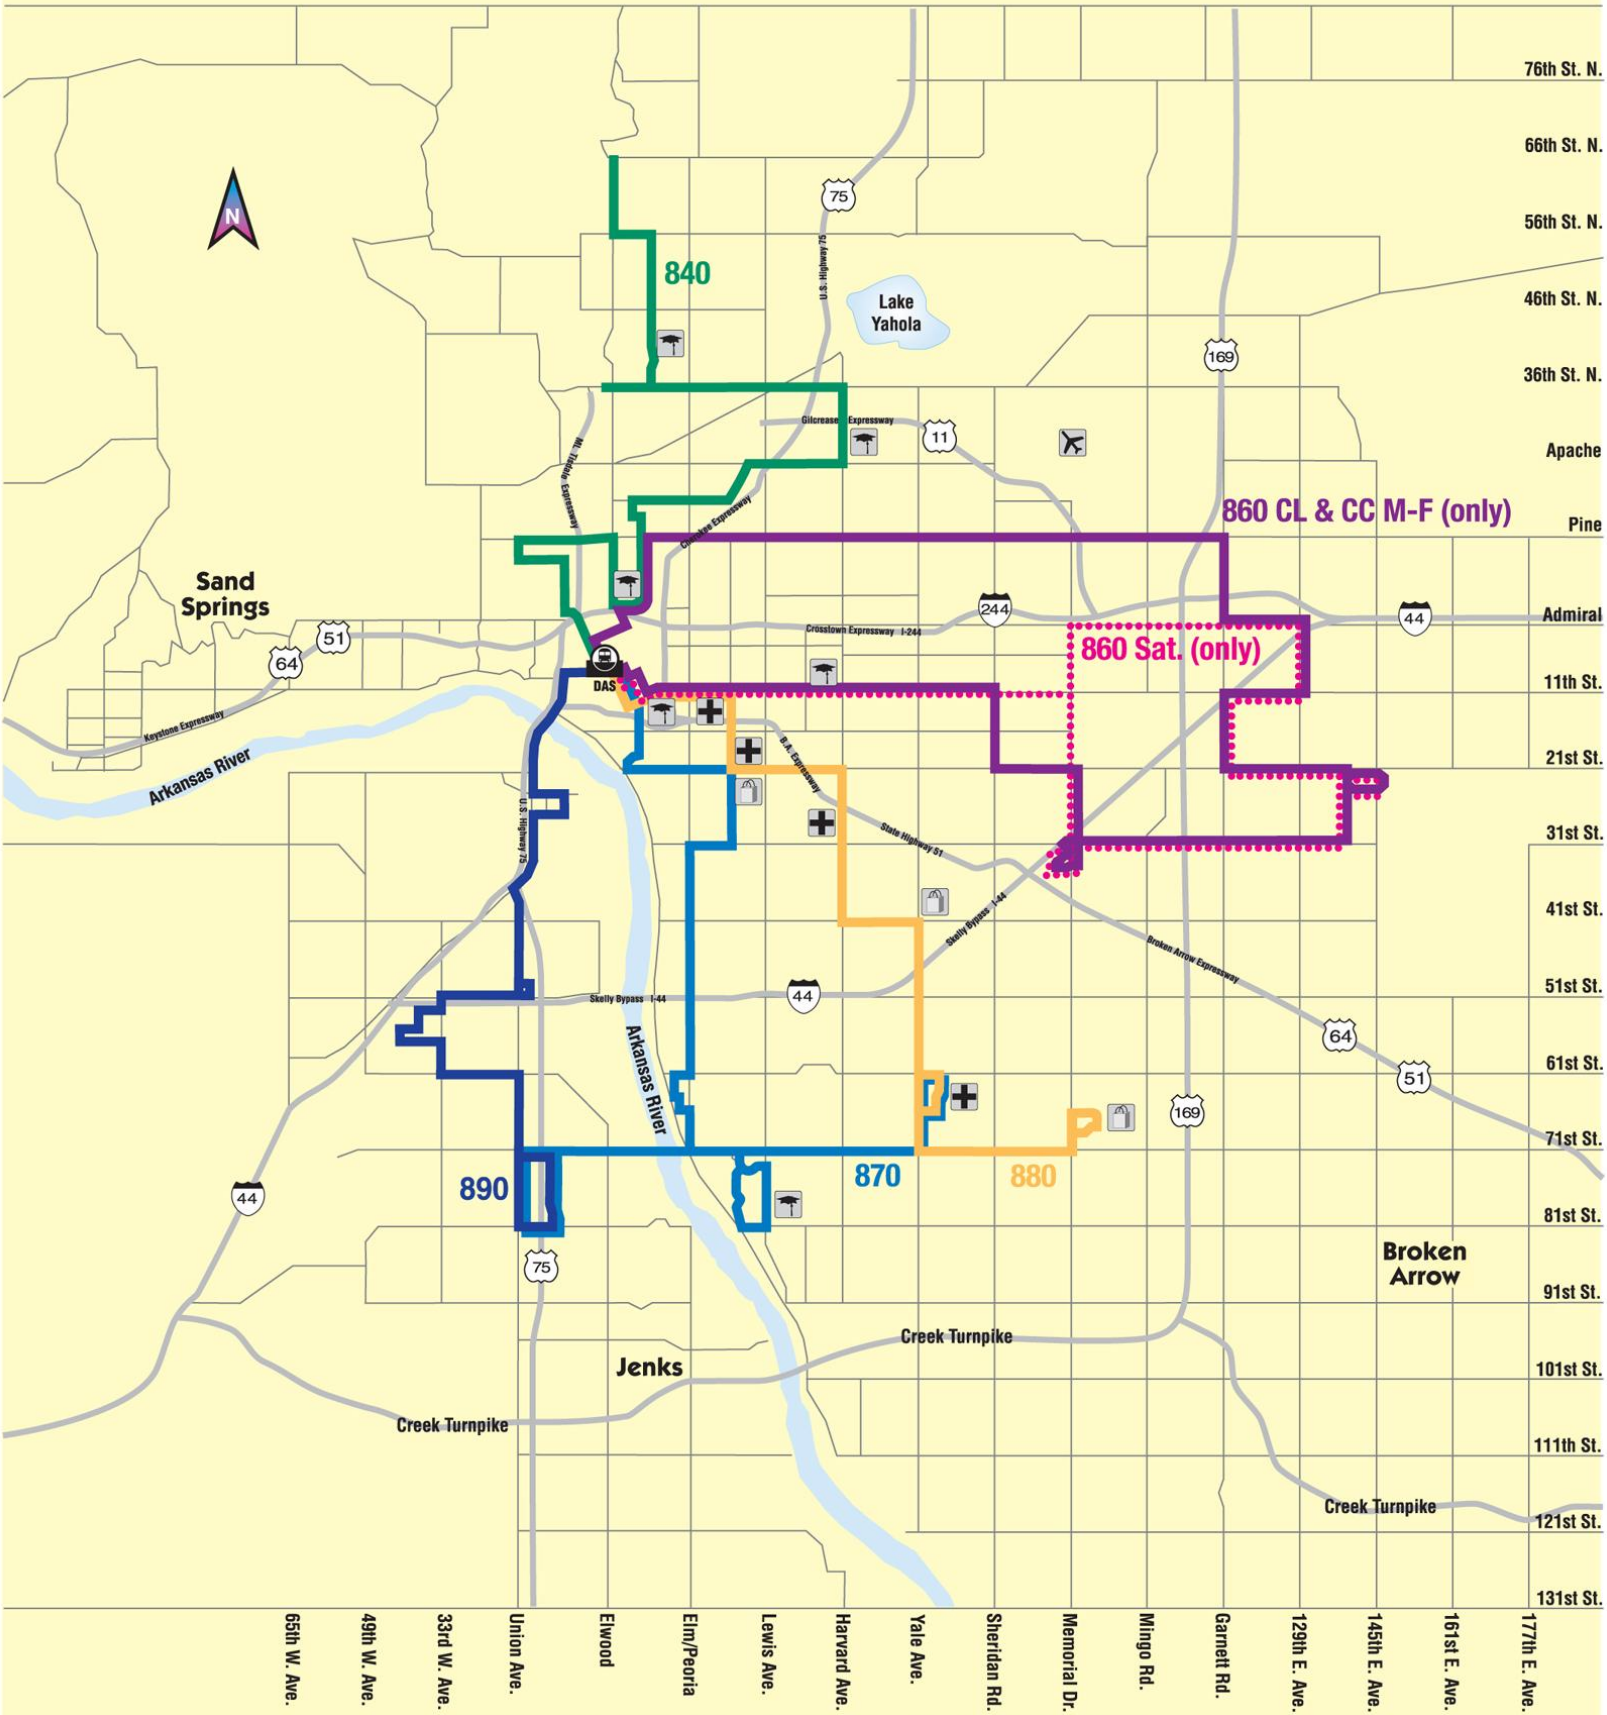

Tulsa Transit Nightline Service

Route & Schedule Information 582-2100

Route Listing for Nightline Service - March 2010

<p>840 - North Nightline</p> <p>860 - East Nightline M-F (only)</p> <p>860 - East Nightline Sat. (only)</p>	<p>870 - South Nightline</p> <p>880 - Southeast Nightline</p> <p>890 - West Nightline</p>
--	--

Hospitals 	Airports 	University-College 	Malls 	Park & Ride 	Denver Ave. Station 	Memorial Midtown Station
---------------	--------------	------------------------	-----------	-----------------	-------------------------	------------------------------

All Routes are Wheelchair Accessible

Note: See individual route maps for detailed routing information.