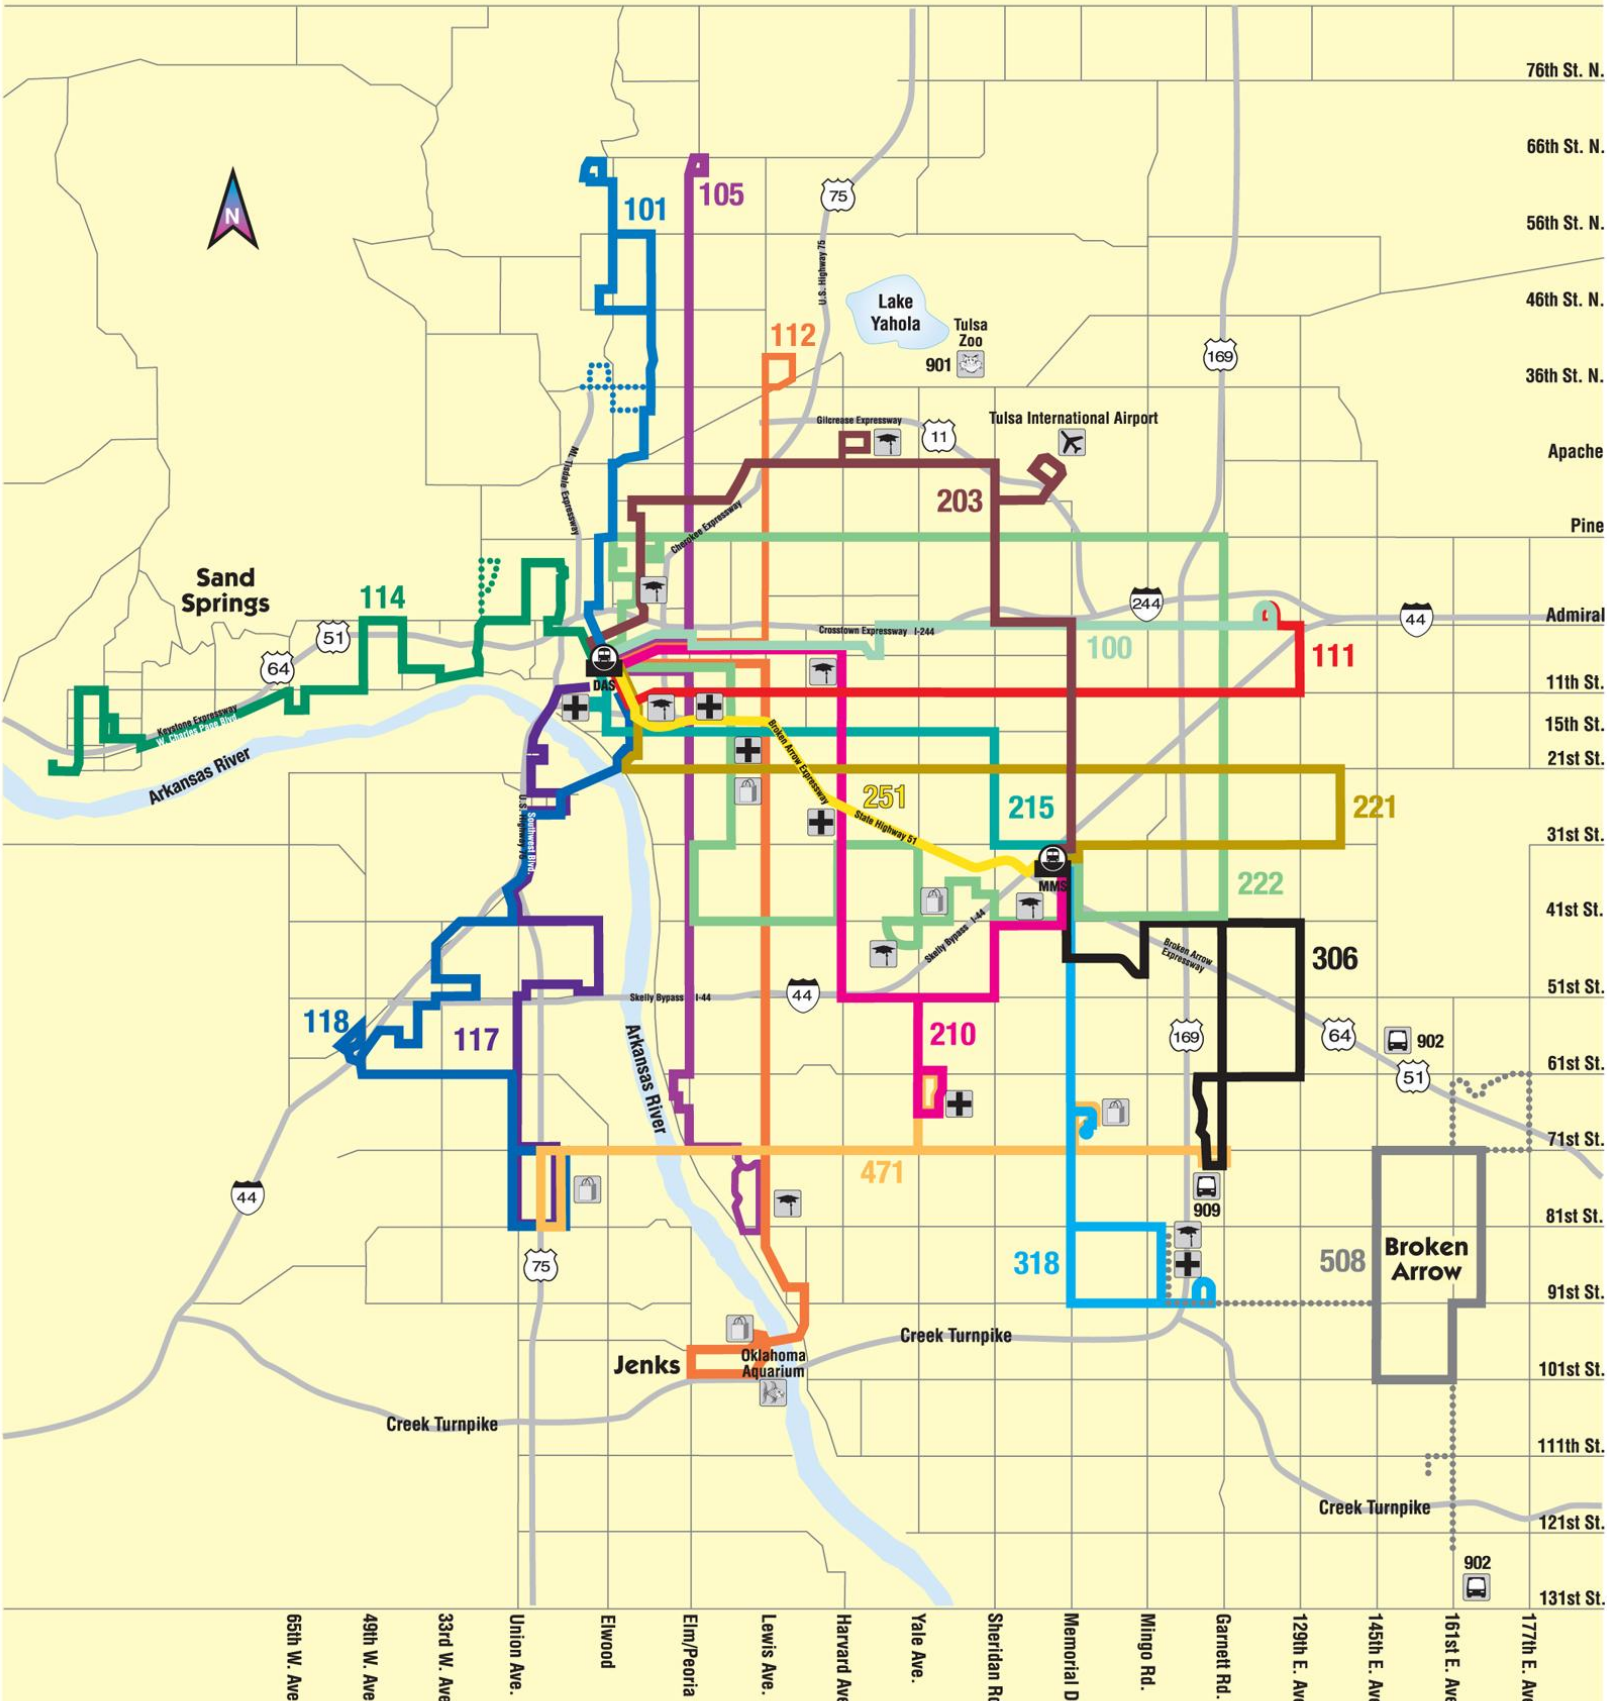

Tulsa Transit System Map

TULSA TRANSIT

www.tulsatransit.org

Route & Schedule Information 582-2100

For information on Express Routes and Park & Ride locations, see Routes 902 and 909.

Route Listing - March 2010

- | | | |
|---------------------------------|----------------------------|----------------------------|
| 100 - Admiral | 117 - Union/SW Blvd. | 222 - Pine/41st Street |
| 101 - Suburban Acres | 118 - 33rd West Ave. | 251 - Fast Track |
| 105 - Peoria | 203 - Airport | 306 - Southeast Industrial |
| 111 - 11th Street | 210 - Harvard | 318 - Memorial |
| 112 - Lewis/Jenks | 215 - 15th Street | 471 - 71st Street |
| 114 - Charles Page/Sand Springs | 221 - 21st Street/Eastgate | 508 - B.A. Connection |

Hospitals 	Airports 	University-College 	Malls 	Park & Ride 	Denver Ave. Station 	Memorial Midtown Station
---------------	--------------	------------------------	-----------	-----------------	-------------------------	------------------------------

All Routes are Wheelchair Accessible

Note: See individual route maps for detailed routing information.